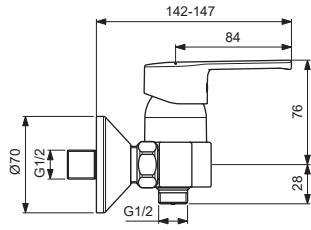

B0873AA

Pos.	Signify	Spare parts-Nr.	Quantity	Pos.	Signify	Spare parts-Nr.	Quantity
1	Lever, w/logo-compl.	B961239AA	1 Pcs.				
2	Cap decorative	B960473AA	1 Pcs.				
3	Rosette	B961229AA	1 Pcs.				
4	Screw M4x1.5	B961230NU	1 Pcs.				
5	Cartridge Ø35mm	B961477NU	1 Pcs.				
6	O-Ring Ø18.2x1.7	B960270NU	1 Pcs.				
7	Nipple M22x1-G1/2	B964675AA	1 Pcs.				
8	Non return valve	B961346NU	1 Pcs.				
9	S-connection compl.	B964940AA	1 Set				