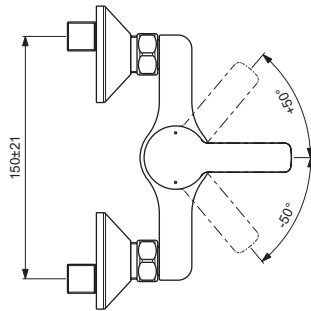

B0873AA

Pos.	Signify	Spare parts-Nr.	Quantity	Pos.	Signify	Spare parts-Nr.	Quantity
1	Lever, w/logo-compl.	B961239AA	1 Pcs.				
2	Cap decorative	B960473AA	1 Pcs.				
3	Rosette	B961229AA	1 Pcs.				
4	Screw M4x1.5	B961230NU	1 Pcs.				
5	Cartridge Ø35mm	B961477NU	1 Pcs.				
6	O-Ring Ø18.2x1.7	B960270NU	1 Pcs.				
7	Nipple M22x1-G1/2	B964675AA	1 Pcs.				
8	Non return valve	B961346NU	1 Pcs.				
9	S-connection compl.	B964940AA	1 Set				