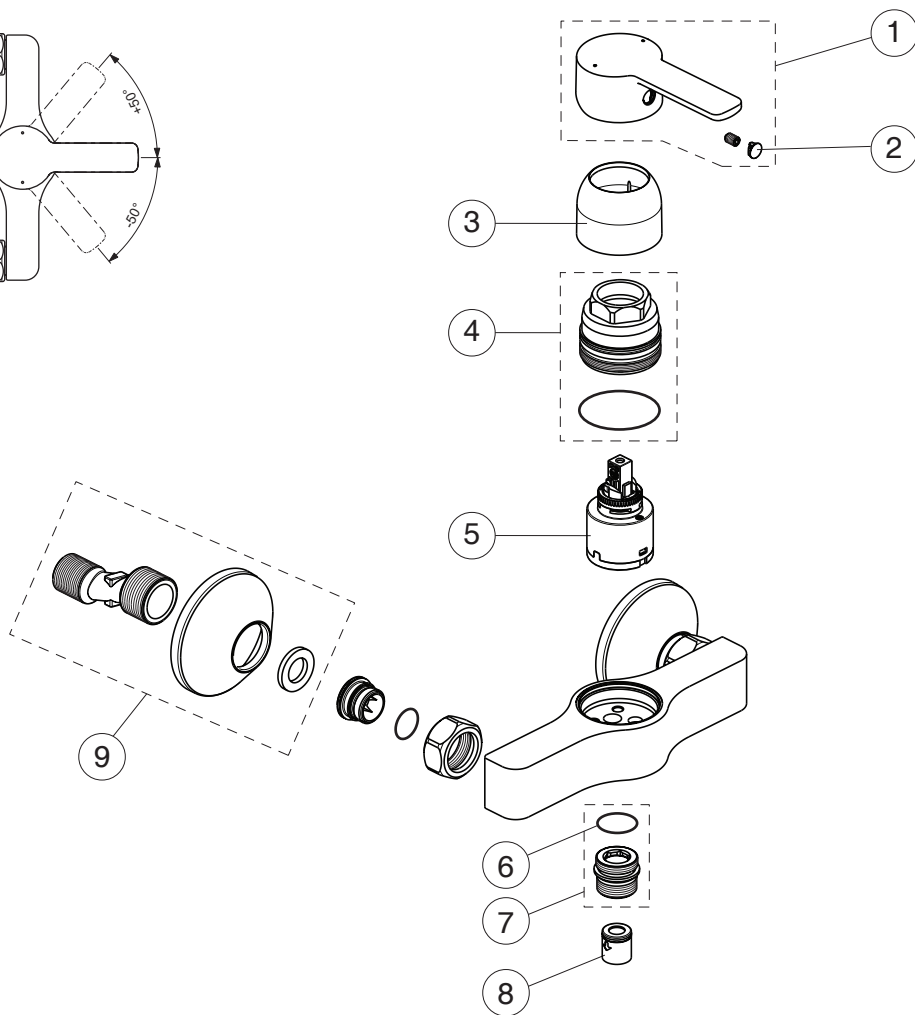

B0873AA

Pos.	Signify	Spare parts-Nr.	Quantity	Pos.	Signify	Spare parts-Nr.	Quantity
1	Lever, w/logo-compl.	B961239AA	1 Pcs.				
2	Cap decorative	B960473AA	1 Pcs.				
3	Rosette	B961229AA	1 Pcs.				
4	Screw M4x1.5	B961230NU	1 Pcs.				
5	Cartridge Ø35mm	B961477NU	1 Pcs.				
6	O-Ring Ø18.2x1.7	B960270NU	1 Pcs.				
7	Nipple M22x1-G1/2	B964675AA	1 Pcs.				
8	Non return valve	B961346NU	1 Pcs.				
9	S-connection compl.	B964940AA	1 Set				