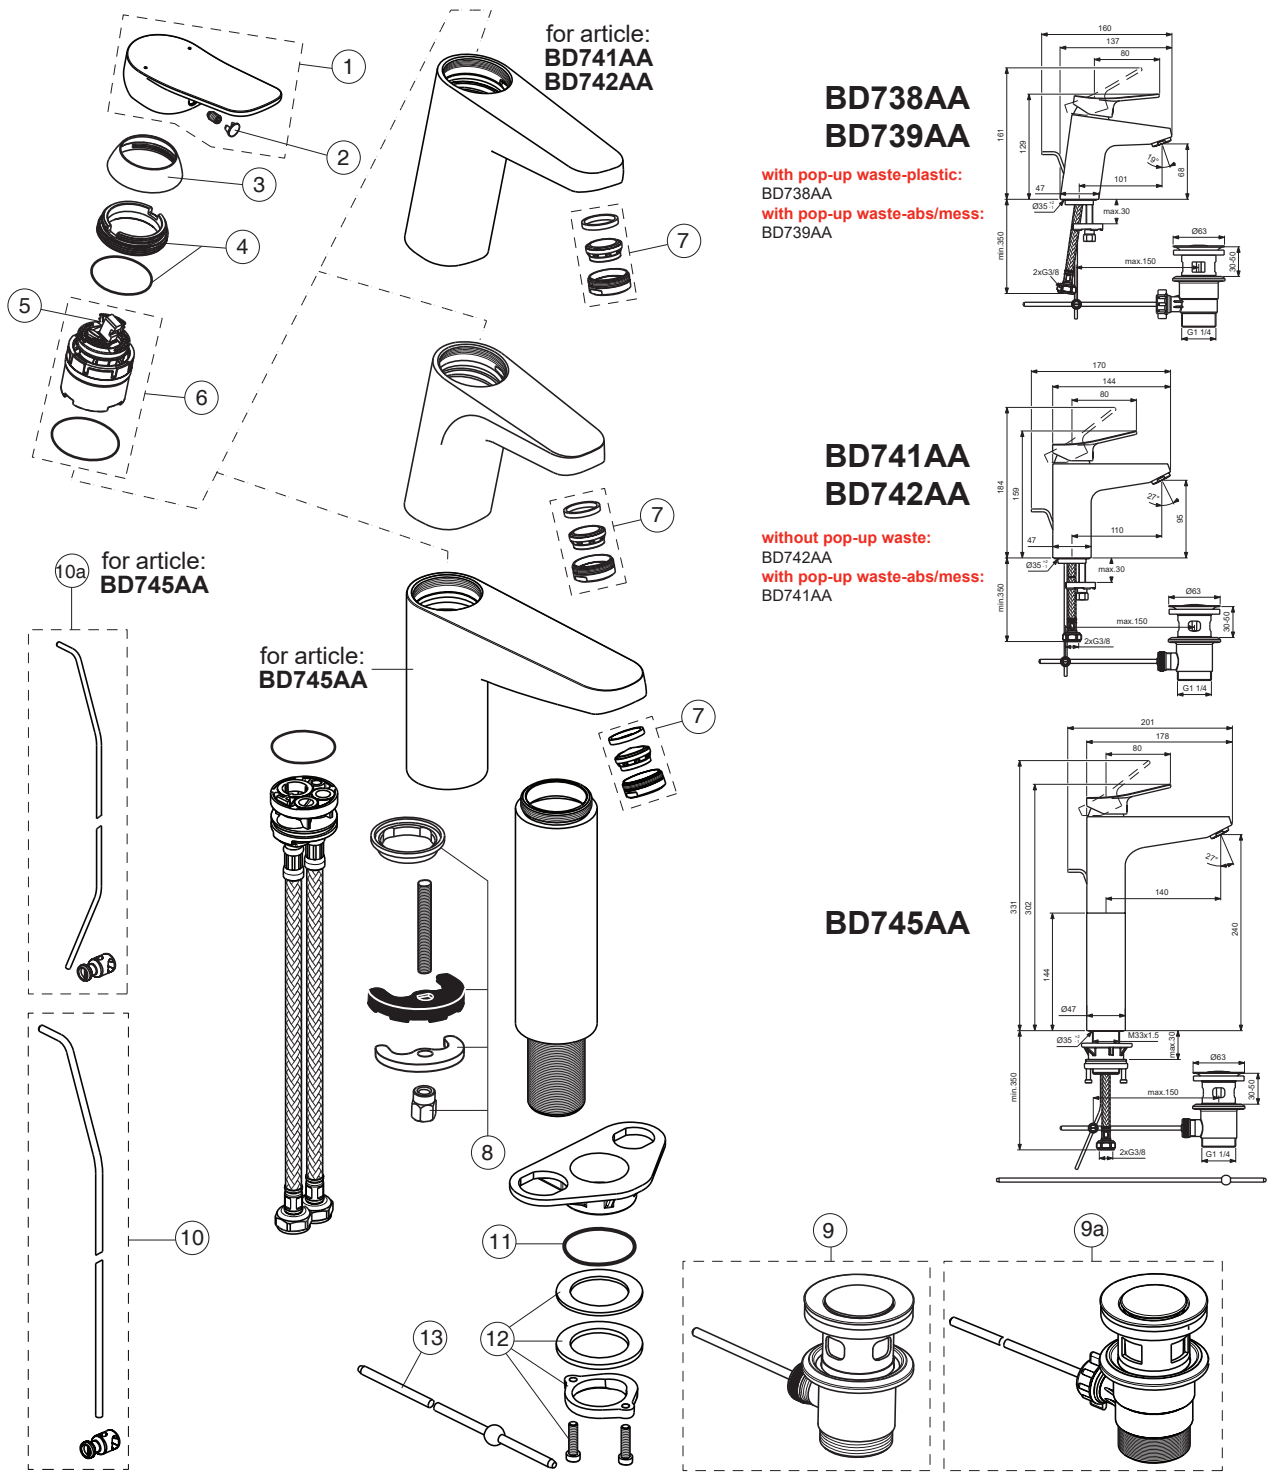

DOREA

Ideal Standard

Pos.	Signify	Spare parts-Nr.	Quantity	Pos.	Signify	Spare parts-Nr.	Quantity
1	Lever,w/logo-set	B961898AA	1 Set	13	Waste rod L330mm	A960200AA	1 Pcs.
2	Cap decorative	B960473AA	1 Pcs.				
3	Rosette M38x1.5	B961373AA	1 Pcs.				
4	Screw M4x1.5/M38x1.5	B961374NU	1 Set				
5	Hot limit stop	A861181NU	1 Pcs.				
6	Cartridge Ø38mm	B961491NU*	1 Set				
7	Perlator M24x1-A - 5l/min	B961383AA	1 Pcs.				
8	Connecting set	A964520NU	1 Set				
9	Pop-up drain ass.	A962991AA	1 Pcs.				
9a	Pop-up waste-plastic	B964550AA	1 Pcs.				
10	Pop up waste-compl.	B960900AA	1 Set				
10a		B961913AA	1 Set				
11	O-Ring Ø37.77x2.62	A962574NU	1 Pcs.				
12	Connecting group	B960255NU	1 Set				