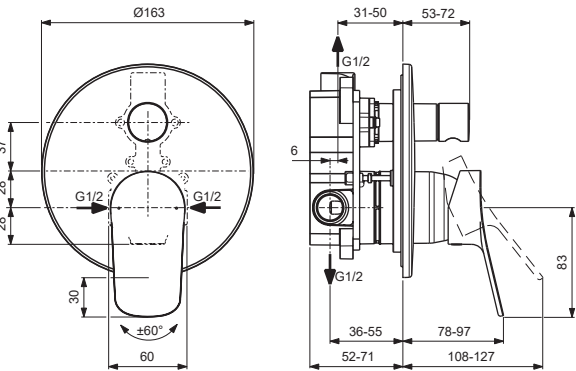

BD751AA

Pre-installation Kit 1:
A1300NU

| Pos. | Signify | Spare parts-Nr. | Quantity | Pos. | Signify | Spare parts-Nr. | Quantity |
|---------|--------------------------|-----------------|----------|------|------------------------|-----------------|----------|
| 1 | O-Ring | A963523NU | 1 Set | 15 | Cover cap for diverter | A860902AA | 1 Pcs. |
| 2 | O-Ring Ø28.3x1.78 | A963925NU | 1 Pcs. | 16 | Pull knob | A860989AA | 1 Pcs. |
| 3 | Diverter-compl. | A963952NU | 1 Set | 17 | Extension kit 20mm | A6679AA | 1 Set |
| 4 | Cover-compl. | A963949NU | 1 Set | 18 | Distance frame | A6677AA | 1 Set |
| 5+pos.6 | Cartridge Ø47mm | A960500NU | 1 Set | | | | |
| 6 | Volume stop | A860700NU | 1 Pcs. | | | | |
| 7 | Low noise insert-compl. | A963954NU | 1 Set | | | | |
| 8 | O-Ring Ø47.3x1.78 | A963526NU | 2 Pcs. | | | | |
| 9 | Escutcheon holder-compl. | A860899NU* | 1 Set | | | | |
| 10 | O-Ring | A961649NU* | 1 Set | | | | |
| 11 | Escutcheon bath/shower | A860945AA | 1 Pcs. | | | | |
| 12 | Cover cap | A960893AA | 1 Set | | | | |
| 13 | Lever | B961900AA | 1 Set | | | | |
| 14 | Cap decorative | B960473AA | 1 Pcs. | | | | |

*Universal set (not all parts needed)