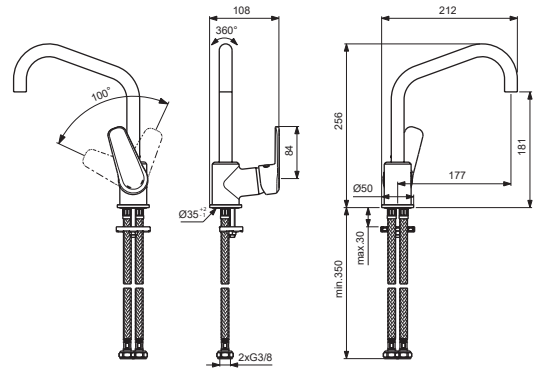

B0968AA

B0974AA

Pos.	Signify	Spare parts-Nr.	Quantity	Pos.	Signify	Spare parts-Nr.	Quantity
1	Lever,w/logo-compl.	B961280AA	1 Pcs.				
2	Cap decorative	B960473AA	1 Pcs.				
3	Cap	B964697AA	1 Pcs.				
4	Screw M37x1.5	B964698NU	1 Pcs.				
5	Cartridge Ø35mm	B961477NU	1 Pcs.				
6	Tub.spout U180mm-compl.	B960959AA	1 Set				
6a	Tub.spout U230mm-compl.	B960962AA	1 Set				
7	Flowstraitener cache M16.5x1	B960497NU	1 Pcs.				
8	Sealing set for tub.spout	B960839NU*	1 Set				
9	Rosette decorative	B960712AA	1 Pcs.				
10	Fixation kit	B964702NU	1 Pcs.				
11	Fl.pexhose G3/8,L445mm	B960535NU	1 Pcs.				
12	Key for stream regulator	A960196NU*	1 Set				

*Universal set (not all parts needed)

B0968AA

B0974AA

Pos.	Signify	Spare parts-Nr.	Quantity	Pos.	Signify	Spare parts-Nr.	Quantity
1	Lever,w/logo-compl.	B961280AA	1 Pcs.				
2	Cap decorative	B960473AA	1 Pcs.				
3	Cap	B964697AA	1 Pcs.				
4	Screw M37x1.5	B964698NU	1 Pcs.				
5	Cartridge Ø35mm	B961477NU	1 Pcs.				
6	Tub.spout U180mm-compl.	B960959AA	1 Set				
6a	Tub.spout U230mm-compl.	B960962AA	1 Set				
7	Flowstraitener cache M16.5x1	B960497NU	1 Pcs.				
8	Sealing set for tub.spout	B960839NU*	1 Set				
9	Rosette decorative	B960712AA	1 Pcs.				
10	Fixation kit	B964702NU	1 Pcs.				
11	Fl.pexhose G3/8,L445mm	B960535NU	1 Pcs.				
12	Key for stream regulator	A960196NU*	1 Set				

*Universal set (not all parts needed)

Pos.	Signify	Spare parts-Nr.	Quantity	Pos.	Signify	Spare parts-Nr.	Quantity
1	Lever,w/logo-compl.	B961280AA	1 Pcs.				
2	Cap decorative	B960473AA	1 Pcs.				
3	Cap	B964697AA	1 Pcs.				
4	Screw M37x1.5	B964698NU	1 Pcs.				
5	Cartridge Ø35mm	B961477NU	1 Pcs.				
6	Tub.spout U180mm-compl.	B960959AA	1 Set				
6a	Tub.spout U230mm-compl.	B960962AA	1 Set				
7	Flowstraitener cache M16.5x1	B960497NU	1 Pcs.				
8	Sealing set for tub.spout	B960839NU	1 Set				
9	Rosette decorative	B960712AA	1 Pcs.				
10	Fixation kit	B964702NU	1 Pcs.				
11	Fl.pexhose G3/8,L445mm	B960535NU	1 Pcs.				