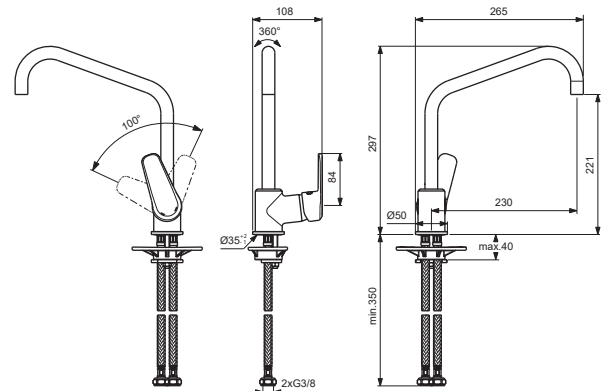

B0968AA

B0974AA

Pos.	Signify	Spare parts-Nr.	Quantity	Pos.	Signify	Spare parts-Nr.	Quantity
1	Lever,w/logo-compl.	B961280AA	1 Pcs.				
2	Cap decorative	B960473AA	1 Pcs.				
3	Cap	B964697AA	1 Pcs.				
4	Screw M37x1.5	B964698NU	1 Pcs.				
5	Cartridge Ø35mm	B961477NU	1 Pcs.				
6	Tub.spout U180mm-compl.	B960959AA	1 Set				
6a	Tub.spout U230mm-compl.	B960962AA	1 Set				
7	Flowstraitener cache M16.5x1	B960497NU	1 Pcs.				
8	Sealing set for tub.spout	B960839NU*	1 Set				
9	Rosette decorative	B960712AA	1 Pcs.				
10	Fixation kit	B964702NU	1 Pcs.				
11	Fl.pexhose G3/8,L445mm	B960535NU	1 Pcs.				
12	Key for stream regulator	A960196NU*	1 Set				

*Universal set (not all parts needed)

B0968AA

B0974AA

Pos.	Signify	Spare parts-Nr.	Quantity	Pos.	Signify	Spare parts-Nr.	Quantity
1	Lever,w/logo-compl.	B961280AA	1 Pcs.				
2	Cap decorative	B960473AA	1 Pcs.				
3	Cap	B964697AA	1 Pcs.				
4	Screw M37x1.5	B964698NU	1 Pcs.				
5	Cartridge Ø35mm	B961477NU	1 Pcs.				
6	Tub.spout U180mm-compl.	B960959AA	1 Set				
6a	Tub.spout U230mm-compl.	B960962AA	1 Set				
7	Flowstraitener cache M16.5x1	B960497NU	1 Pcs.				
8	Sealing set for tub.spout	B960839NU*	1 Set				
9	Rosette decorative	B960712AA	1 Pcs.				
10	Fixation kit	B964702NU	1 Pcs.				
11	Fl.pexhose G3/8,L445mm	B960535NU	1 Pcs.				
12	Key for stream regulator	A960196NU*	1 Set				

*Universal set (not all parts needed)

Pos.	Signify	Spare parts-Nr.	Quantity	Pos.	Signify	Spare parts-Nr.	Quantity
1	Lever,w/logo-compl.	B961280AA	1 Pcs.				
2	Cap decorative	B960473AA	1 Pcs.				
3	Cap	B964697AA	1 Pcs.				
4	Screw M37x1.5	B964698NU	1 Pcs.				
5	Cartridge Ø35mm	B961477NU	1 Pcs.				
6	Tub.spout U180mm-compl.	B960959AA	1 Set				
6a	Tub.spout U230mm-compl.	B960962AA	1 Set				
7	Flowstraitener cache M16.5x1	B960497NU	1 Pcs.				
8	Sealing set for tub.spout	B960839NU	1 Set				
9	Rosette decorative	B960712AA	1 Pcs.				
10	Fixation kit	B964702NU	1 Pcs.				
11	Fl.pexhose G3/8,L445mm	B960535NU	1 Pcs.				