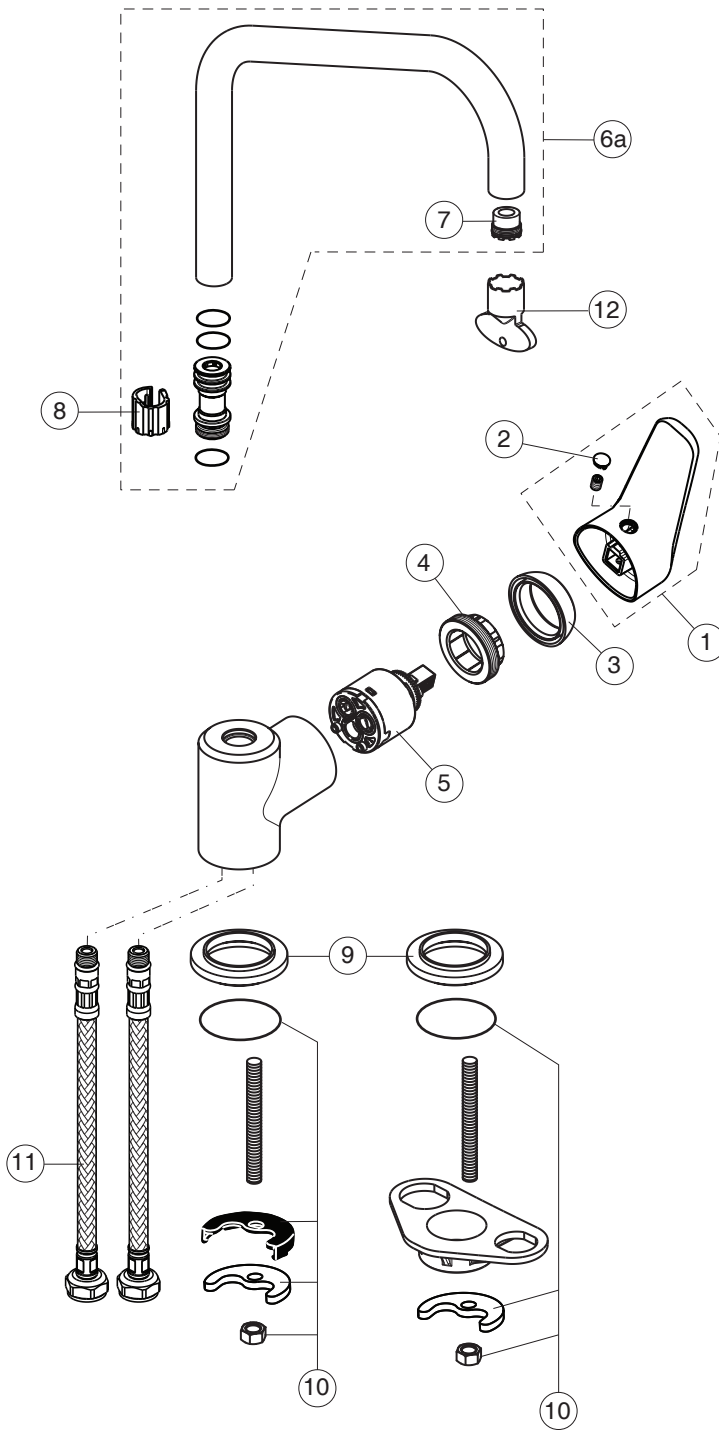

B0968AA

B0974AA

Pos.	Signify	Spare parts-Nr.	Quantity	Pos.	Signify	Spare parts-Nr.	Quantity
1	Lever,w/logo-compl.	B961280AA	1 Pcs.				
2	Cap decorative	B960473AA	1 Pcs.				
3	Cap	B964697AA	1 Pcs.				
4	Screw M37x1.5	B964698NU	1 Pcs.				
5	Cartridge Ø35mm	B961477NU	1 Pcs.				
6	Tub.spout U180mm-compl.	B960959AA	1 Set				
6a	Tub.spout U230mm-compl.	B960962AA	1 Set				
7	Flowstraitener cache M16.5x1	B960497NU	1 Pcs.				
8	Sealing set for tub.spout	B960839NU*	1 Set				
9	Rosette decorative	B960712AA	1 Pcs.				
10	Fixation kit	B964702NU	1 Pcs.				
11	Fl.pexhose G3/8,L445mm	B960535NU	1 Pcs.				
12	Key for stream regulator	A960196NU*	1 Set				

*Universal set (not all parts needed)

B0968AA

B0974AA

Pos.	Signify	Spare parts-Nr.	Quantity	Pos.	Signify	Spare parts-Nr.	Quantity
1	Lever,w/logo-compl.	B961280AA	1 Pcs.				
2	Cap decorative	B960473AA	1 Pcs.				
3	Cap	B964697AA	1 Pcs.				
4	Screw M37x1.5	B964698NU	1 Pcs.				
5	Cartridge Ø35mm	B961477NU	1 Pcs.				
6	Tub.spout U180mm-compl.	B960959AA	1 Set				
6a	Tub.spout U230mm-compl.	B960962AA	1 Set				
7	Flowstraitener cache M16.5x1	B960497NU	1 Pcs.				
8	Sealing set for tub.spout	B960839NU*	1 Set				
9	Rosette decorative	B960712AA	1 Pcs.				
10	Fixation kit	B964702NU	1 Pcs.				
11	Fl.pexhose G3/8,L445mm	B960535NU	1 Pcs.				
12	Key for stream regulator	A960196NU*	1 Set				

*Universal set (not all parts needed)

Pos.	Signify	Spare parts-Nr.	Quantity	Pos.	Signify	Spare parts-Nr.	Quantity
1	Lever,w/logo-compl.	B961280AA	1 Pcs.				
2	Cap decorative	B960473AA	1 Pcs.				
3	Cap	B964697AA	1 Pcs.				
4	Screw M37x1.5	B964698NU	1 Pcs.				
5	Cartridge Ø35mm	B961477NU	1 Pcs.				
6	Tub.spout U180mm-compl.	B960959AA	1 Set				
6a	Tub.spout U230mm-compl.	B960962AA	1 Set				
7	Flowstraitener cache M16.5x1	B960497NU	1 Pcs.				
8	Sealing set for tub.spout	B960839NU	1 Set				
9	Rosette decorative	B960712AA	1 Pcs.				
10	Fixation kit	B964702NU	1 Pcs.				
11	Fl.pexhose G3/8,L445mm	B960535NU	1 Pcs.				