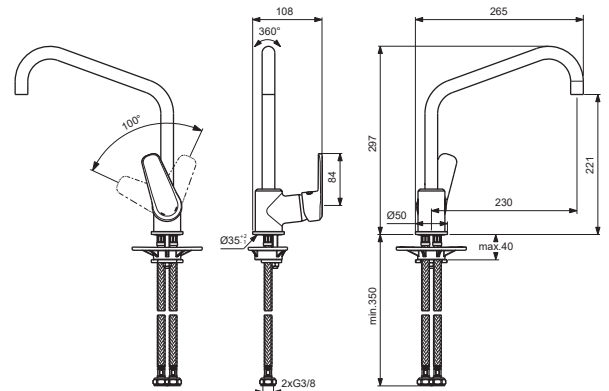

B0968AA

B0974AA

Pos.	Signify	Spare parts-Nr.	Quantity	Pos.	Signify	Spare parts-Nr.	Quantity
1	Lever,w/logo-compl.	B961280AA	1 Pcs.				
2	Cap decorative	B960473AA	1 Pcs.				
3	Cap	B964697AA	1 Pcs.				
4	Screw M37x1.5	B964698NU	1 Pcs.				
5	Cartridge Ø35mm	B961477NU	1 Pcs.				
6	Tub.spout U180mm-compl.	B960959AA	1 Set				
6a	Tub.spout U230mm-compl.	B960962AA	1 Set				
7	Flowstraitener cache M16.5x1	B960497NU	1 Pcs.				
8	Sealing set for tub.spout	B960839NU*	1 Set				
9	Rosette decorative	B960712AA	1 Pcs.				
10	Fixation kit	B964702NU	1 Pcs.				
11	Fl.pexhose G3/8,L445mm	B960535NU	1 Pcs.				
12	Key for stream regulator	A960196NU*	1 Set				

*Universal set (not all parts needed)

B0968AA

B0974AA

Pos.	Signify	Spare parts-Nr.	Quantity	Pos.	Signify	Spare parts-Nr.	Quantity
1	Lever,w/logo-compl.	B961280AA	1 Pcs.				
2	Cap decorative	B960473AA	1 Pcs.				
3	Cap	B964697AA	1 Pcs.				
4	Screw M37x1.5	B964698NU	1 Pcs.				
5	Cartridge Ø35mm	B961477NU	1 Pcs.				
6	Tub.spout U180mm-compl.	B960959AA	1 Set				
6a	Tub.spout U230mm-compl.	B960962AA	1 Set				
7	Flowstraitener cache M16.5x1	B960497NU	1 Pcs.				
8	Sealing set for tub.spout	B960839NU*	1 Set				
9	Rosette decorative	B960712AA	1 Pcs.				
10	Fixation kit	B964702NU	1 Pcs.				
11	Fl.pexhose G3/8,L445mm	B960535NU	1 Pcs.				
12	Key for stream regulator	A960196NU*	1 Set				

*Universal set (not all parts needed)

Pos.	Signify	Spare parts-Nr.	Quantity	Pos.	Signify	Spare parts-Nr.	Quantity
1	Lever,w/logo-compl.	B961280AA	1 Pcs.				
2	Cap decorative	B960473AA	1 Pcs.				
3	Cap	B964697AA	1 Pcs.				
4	Screw M37x1.5	B964698NU	1 Pcs.				
5	Cartridge Ø35mm	B961477NU	1 Pcs.				
6	Tub.spout U180mm-compl.	B960959AA	1 Set				
6a	Tub.spout U230mm-compl.	B960962AA	1 Set				
7	Flowstraitener cache M16.5x1	B960497NU	1 Pcs.				
8	Sealing set for tub.spout	B960839NU	1 Set				
9	Rosette decorative	B960712AA	1 Pcs.				
10	Fixation kit	B964702NU	1 Pcs.				
11	Fl.pexhose G3/8,L445mm	B960535NU	1 Pcs.				