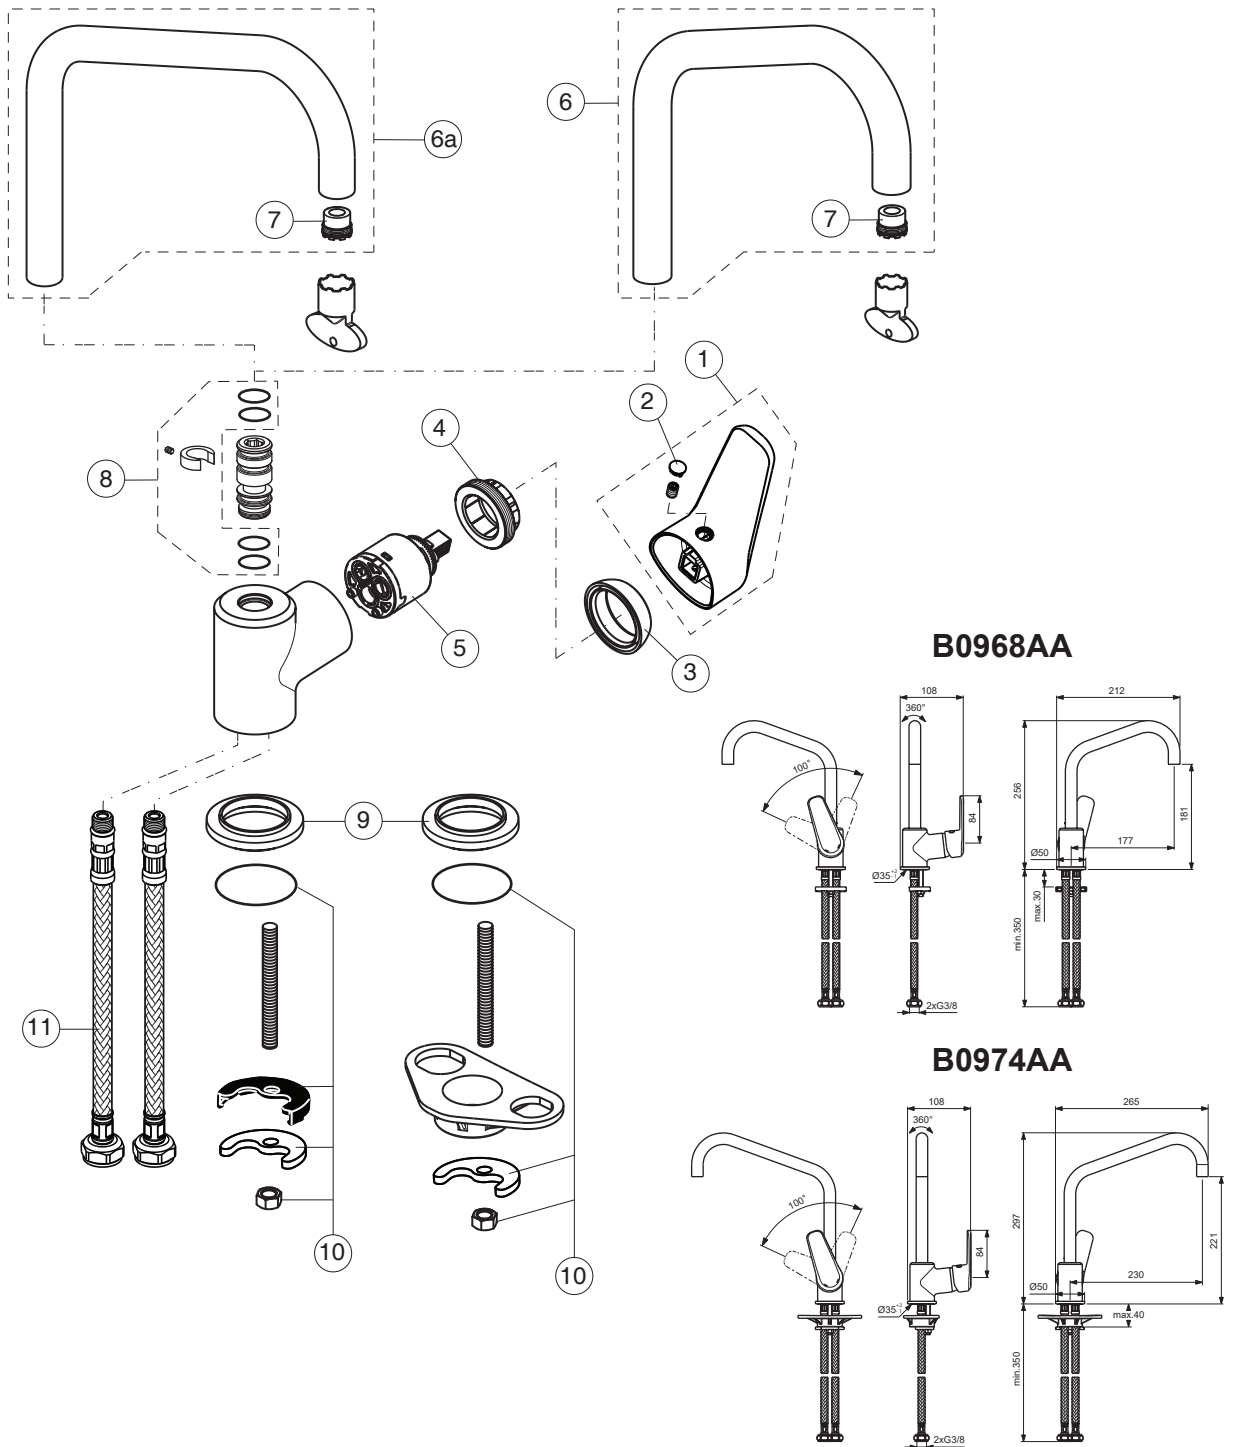

B0968AA

B0974AA

Pos.	Signify	Spare parts-Nr.	Quantity	Pos.	Signify	Spare parts-Nr.	Quantity
1	Lever,w/logo-compl.	B961280AA	1 Pcs.				
2	Cap decorative	B960473AA	1 Pcs.				
3	Cap	B964697AA	1 Pcs.				
4	Screw M37x1.5	B964698NU	1 Pcs.				
5	Cartridge Ø35mm	B961477NU	1 Pcs.				
6	Tub.spout U180mm-compl.	B960959AA	1 Set				
6a	Tub.spout U230mm-compl.	B960962AA	1 Set				
7	Flowstraitener cache M16.5x1	B960497NU	1 Pcs.				
8	Sealing set for tub.spout	B960839NU*	1 Set				
9	Rosette decorative	B960712AA	1 Pcs.				
10	Fixation kit	B964702NU	1 Pcs.				
11	Fl.pexhose G3/8,L445mm	B960535NU	1 Pcs.				
12	Key for stream regulator	A960196NU*	1 Set				

*Universal set (not all parts needed)

B0968AA

B0974AA

Pos.	Signify	Spare parts-Nr.	Quantity	Pos.	Signify	Spare parts-Nr.	Quantity
1	Lever,w/logo-compl.	B961280AA	1 Pcs.				
2	Cap decorative	B960473AA	1 Pcs.				
3	Cap	B964697AA	1 Pcs.				
4	Screw M37x1.5	B964698NU	1 Pcs.				
5	Cartridge Ø35mm	B961477NU	1 Pcs.				
6	Tub.spout U180mm-compl.	B960959AA	1 Set				
6a	Tub.spout U230mm-compl.	B960962AA	1 Set				
7	Flowstraitener cache M16.5x1	B960497NU	1 Pcs.				
8	Sealing set for tub.spout	B960839NU*	1 Set				
9	Rosette decorative	B960712AA	1 Pcs.				
10	Fixation kit	B964702NU	1 Pcs.				
11	Fl.pexhose G3/8,L445mm	B960535NU	1 Pcs.				
12	Key for stream regulator	A960196NU*	1 Set				

*Universal set (not all parts needed)

Pos.	Signify	Spare parts-Nr.	Quantity	Pos.	Signify	Spare parts-Nr.	Quantity
1	Lever,w/logo-compl.	B961280AA	1 Pcs.				
2	Cap decorative	B960473AA	1 Pcs.				
3	Cap	B964697AA	1 Pcs.				
4	Screw M37x1.5	B964698NU	1 Pcs.				
5	Cartridge Ø35mm	B961477NU	1 Pcs.				
6	Tub.spout U180mm-compl.	B960959AA	1 Set				
6a	Tub.spout U230mm-compl.	B960962AA	1 Set				
7	Flowstraitener cache M16.5x1	B960497NU	1 Pcs.				
8	Sealing set for tub.spout	B960839NU	1 Set				
9	Rosette decorative	B960712AA	1 Pcs.				
10	Fixation kit	B964702NU	1 Pcs.				
11	Fl.pexhose G3/8,L445mm	B960535NU	1 Pcs.				