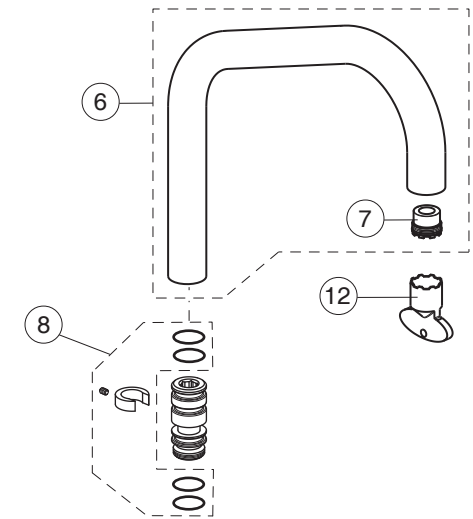

B0968AA

B0974AA

Pos.	Signify	Spare parts-Nr.	Quantity	Pos.	Signify	Spare parts-Nr.	Quantity
1	Lever,w/logo-compl.	B961280AA	1 Pcs.				
2	Cap decorative	B960473AA	1 Pcs.				
3	Cap	B964697AA	1 Pcs.				
4	Screw M37x1.5	B964698NU	1 Pcs.				
5	Cartridge Ø35mm	B961477NU	1 Pcs.				
6	Tub.spout U180mm-compl.	B960959AA	1 Set				
6a	Tub.spout U230mm-compl.	B960962AA	1 Set				
7	Flowstraitener cache M16.5x1	B960497NU	1 Pcs.				
8	Sealing set for tub.spout	B960839NU*	1 Set				
9	Rosette decorative	B960712AA	1 Pcs.				
10	Fixation kit	B964702NU	1 Pcs.				
11	Fl.pexhose G3/8,L445mm	B960535NU	1 Pcs.				
12	Key for stream regulator	A960196NU*	1 Set				

*Universal set (not all parts needed)

B0968AA

B0974AA

Pos.	Signify	Spare parts-Nr.	Quantity	Pos.	Signify	Spare parts-Nr.	Quantity
1	Lever,w/logo-compl.	B961280AA	1 Pcs.				
2	Cap decorative	B960473AA	1 Pcs.				
3	Cap	B964697AA	1 Pcs.				
4	Screw M37x1.5	B964698NU	1 Pcs.				
5	Cartridge Ø35mm	B961477NU	1 Pcs.				
6	Tub.spout U180mm-compl.	B960959AA	1 Set				
6a	Tub.spout U230mm-compl.	B960962AA	1 Set				
7	Flowstraitener cache M16.5x1	B960497NU	1 Pcs.				
8	Sealing set for tub.spout	B960839NU*	1 Set				
9	Rosette decorative	B960712AA	1 Pcs.				
10	Fixation kit	B964702NU	1 Pcs.				
11	Fl.pexhose G3/8,L445mm	B960535NU	1 Pcs.				
12	Key for stream regulator	A960196NU*	1 Set				

*Universal set (not all parts needed)

Pos.	Signify	Spare parts-Nr.	Quantity	Pos.	Signify	Spare parts-Nr.	Quantity
1	Lever,w/logo-compl.	B961280AA	1 Pcs.				
2	Cap decorative	B960473AA	1 Pcs.				
3	Cap	B964697AA	1 Pcs.				
4	Screw M37x1.5	B964698NU	1 Pcs.				
5	Cartridge Ø35mm	B961477NU	1 Pcs.				
6	Tub.spout U180mm-compl.	B960959AA	1 Set				
6a	Tub.spout U230mm-compl.	B960962AA	1 Set				
7	Flowstraitener cache M16.5x1	B960497NU	1 Pcs.				
8	Sealing set for tub.spout	B960839NU	1 Set				
9	Rosette decorative	B960712AA	1 Pcs.				
10	Fixation kit	B964702NU	1 Pcs.				
11	Fl.pexhose G3/8,L445mm	B960535NU	1 Pcs.				