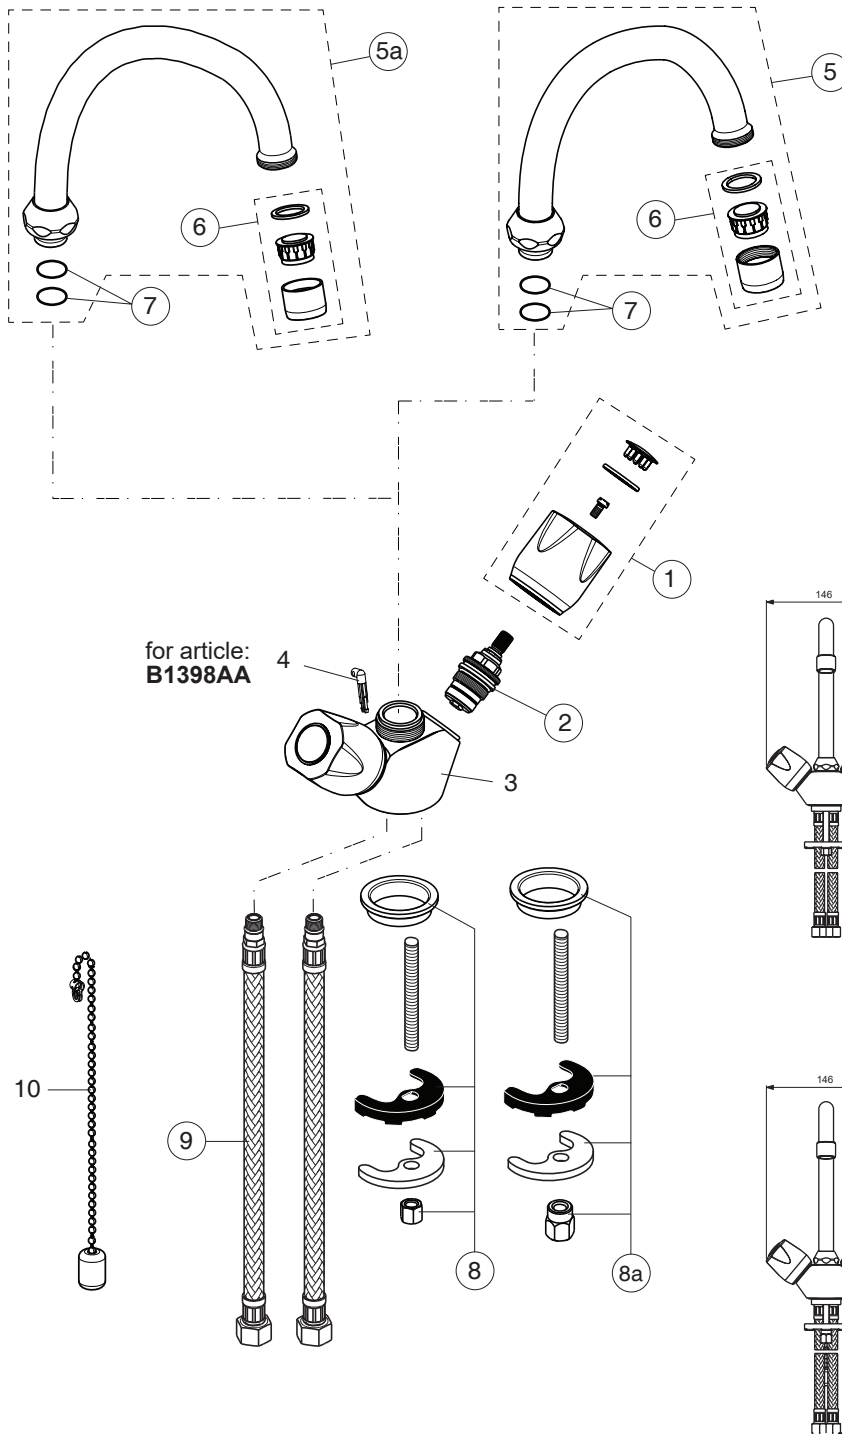

Pos.	Signify	Spare parts-Nr.	Quantity	Pos.	Signify	Spare parts-Nr.	Quantity
1	Handle	B964727NU	1 Set				
2	Valve G1/2 8x20	B961469NU	1 Pcs.				
3	Tub.spout J150-compl.	B964966AA	1 Set				
3a	Tub.spout J200-compl.	B960416AA	1 Set				
4	Perlator M22x1-B	B964945AA	1 Pcs.				
5	O-Ring Ø13x2.5	B960137NU	1 Pcs.				
6	Connecting set	B960544NU	1 Set				
6a	Connecting set	B960415NU	1 Set				
7	Fl.pexhose G3/8 M10x1-L445mm	B960535NU	1 Pcs.				
8	Beaded chain L460mm	A960933NU	1 Pcs.				

Pos.	Signify	Spare parts-Nr.	Quantity	Pos.	Signify	Spare parts-Nr.	Quantity
1	Handle	B964727NU	1 Set				
2	Valve G1/2 8x20	B961469NU	1 Pcs.				
3	Body-wall basin		1 Pcs.				
4	Chain holder	B960537AA	1 Pcs.				
5	Tub.spout J150-compl.	B964966AA	1 Set				
5a	Tub.spout J200-compl.	B960416AA	1 Set				
6	Perlator M22x1-B	B964945AA	1 Pcs.				
7	O-Ring Ø13x2.5	B960137NU	1 Pcs.				
8	Connecting set	B960544NU	1 Set				
8a	Connecting set	B960271NU	1 Set				
9	Flex hose G3/8 M10x1C/8x12/L400	A963305AA	1 Pcs.				
10	Beaded chain L460mm		1 Pcs.				