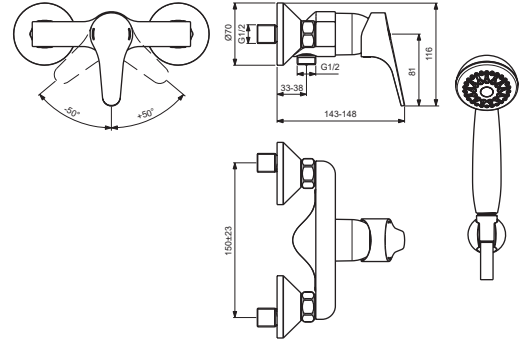

B1923AA

B1924AA

Pos.	Signify	Spare parts-Nr.	Quantity	Pos.	Signify	Spare parts-Nr.	Quantity
1	Lever, w/logo-set	B961426AA	1 Pcs.	15	S-connector G3/4		2 Pcs.
2	Screw M5x8		1 Pcs.	16	Rosette	A963489AA	1 Pcs.
3	Cap decorative	B960473AA	1 Pcs.	17	Fiber ring		2 Pcs.
4	Rosette M41x1.5	B961386AA	1 Pcs.	18	Nipple M19x1.5LH		2 Pcs.
5+pos.8	Screw M41x1.5/M46x1.5	B961387NU	1 Pcs.	19	O-Ring Ø15.6x1.78		2 Pcs.
6	Hot limit stop	A861181NU	1 Pcs.	20	Coupling nut		2 Pcs.
7+pos.9	Cartridge Ø38mm-click	B961491NU	1 Pcs.	21	Shower hose L1500mm	B964952AA	1 Pcs.
8	Support ring		1 Pcs.	22	Wall hook for hand shower		1 Pcs.
9	Pin		1 Pcs.	23	Shower 70mm, 1F	B9391AA	1 Pcs.
10	Body shower		1 Pcs.				
11	O-Ring Ø18.2x1.7	B960270NU	2 Pcs.				
12	Nipple M22x1-G1/2	B964675AA	1 Pcs.				
13	Non return valve	B961346NU	1 Pcs.				
14	S-connection-compl.		1 Set				