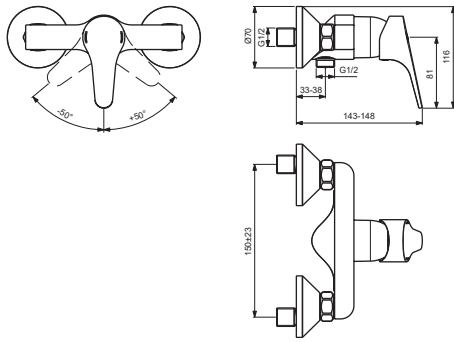

B1923AA

B1924AA

Pos.	Signify	Spare parts-Nr.	Quantity	Pos.	Signify	Spare parts-Nr.	Quantity
1	Lever, w/logo-set	B961426AA	1 Pcs.	15	S-connector G3/4		2 Pcs.
2	Screw M5x8		1 Pcs.	16	Rosette	A963489AA	1 Pcs.
3	Cap decorative	B960473AA	1 Pcs.	17	Fiber ring		2 Pcs.
4	Rosette M41x1.5	B961386AA	1 Pcs.	18	Nipple M19x1.5LH		2 Pcs.
5+pos.8	Screw M41x1.5/M46x1.5	B961387NU	1 Pcs.	19	O-Ring Ø15.6x1.78		2 Pcs.
6	Hot limit stop	A861181NU	1 Pcs.	20	Coupling nut		2 Pcs.
7+pos.9	Cartridge Ø38mm-click	B961491NU	1 Pcs.	21	Shower hose L1500mm	B964952AA	1 Pcs.
8	Support ring		1 Pcs.	22	Wall hook for hand shower		1 Pcs.
9	Pin		1 Pcs.	23	Shower 70mm, 1F	B9391AA	1 Pcs.
10	Body shower		1 Pcs.				
11	O-Ring Ø18.2x1.7	B960270NU	2 Pcs.				
12	Nipple M22x1-G1/2	B964675AA	1 Pcs.				
13	Non return valve	B961346NU	1 Pcs.				
14	S-connection-compl.		1 Set				