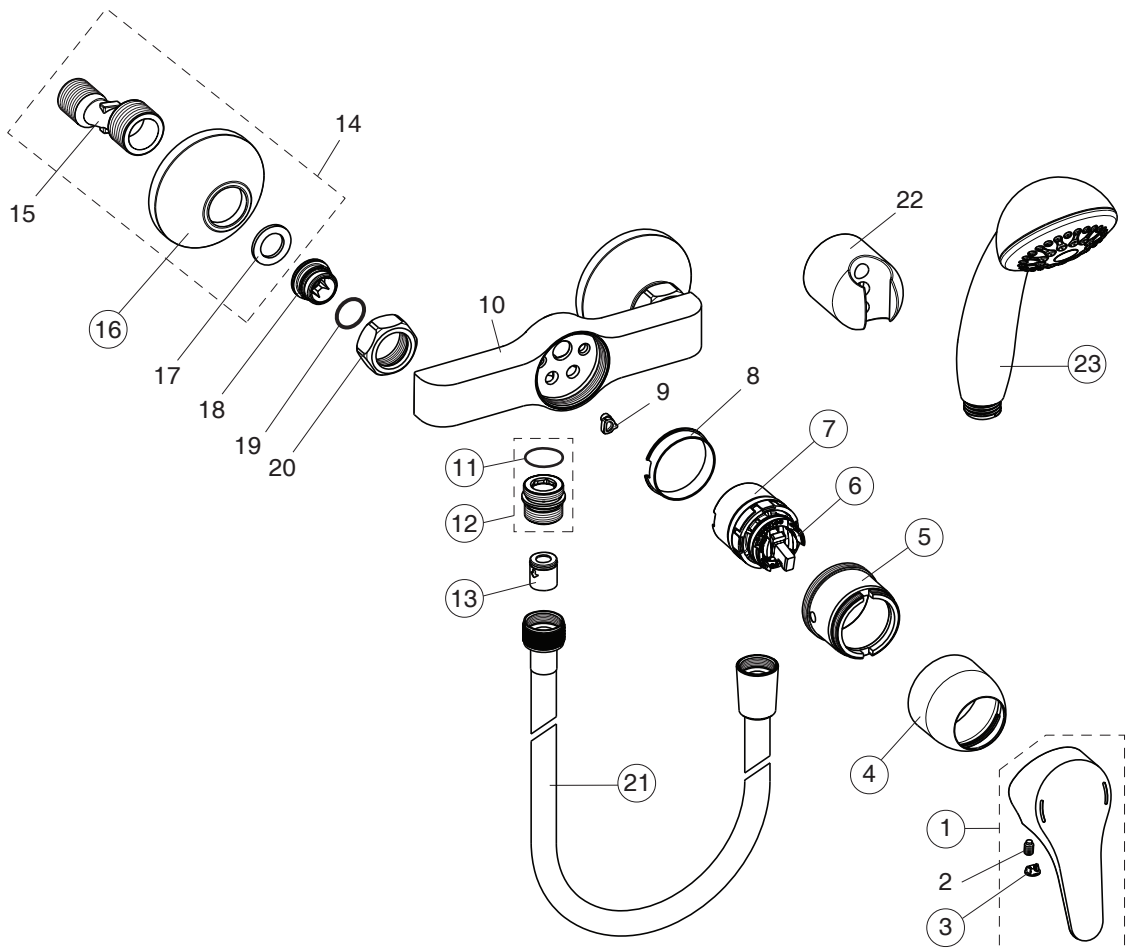

B1923AA

B1924AA

Pos.	Signify	Spare parts-Nr.	Quantity	Pos.	Signify	Spare parts-Nr.	Quantity
1	Lever, w/logo-set	B961426AA	1 Pcs.	15	S-connector G3/4		2 Pcs.
2	Screw M5x8		1 Pcs.	16	Rosette	A963489AA	1 Pcs.
3	Cap decorative	B960473AA	1 Pcs.	17	Fiber ring		2 Pcs.
4	Rosette M41x1.5	B961386AA	1 Pcs.	18	Nipple M19x1.5LH		2 Pcs.
5+pos.8	Screw M41x1.5/M46x1.5	B961387NU	1 Pcs.	19	O-Ring Ø15.6x1.78		2 Pcs.
6	Hot limit stop	A861181NU	1 Pcs.	20	Coupling nut		2 Pcs.
7+pos.9	Cartridge Ø38mm-click	B961491NU	1 Pcs.	21	Shower hose L1500mm	B964952AA	1 Pcs.
8	Support ring		1 Pcs.	22	Wall hook for hand shower		1 Pcs.
9	Pin		1 Pcs.	23	Shower 70mm, 1F	B9391AA	1 Pcs.
10	Body shower		1 Pcs.				
11	O-Ring Ø18.2x1.7	B960270NU	2 Pcs.				
12	Nipple M22x1-G1/2	B964675AA	1 Pcs.				
13	Non return valve	B961346NU	1 Pcs.				
14	S-connection-compl.		1 Set				