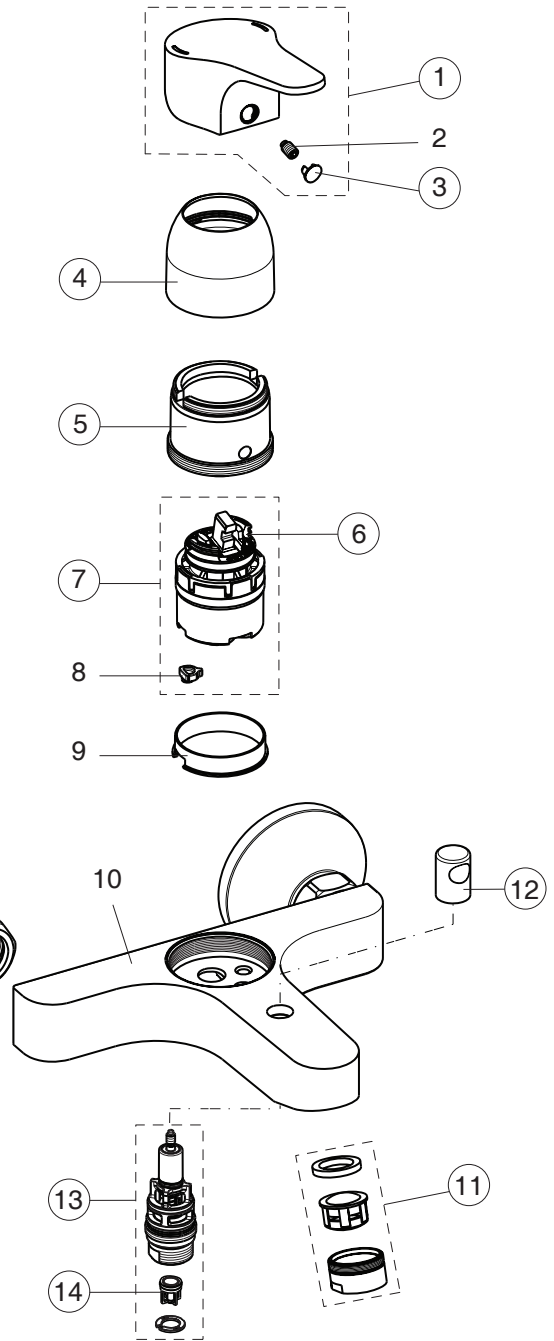

B7443AA

Pos.	Signify	Spare parts-Nr.	Quantity	Pos.	Signify	Spare parts-Nr.	Quantity
1	Lever,w/logo-set	B961426AA	1 Pcs.	15	S-connection-compl.		1 Set
2	Screw M5x8		1 Pcs.	16	S-connector G3/4		2 Pcs.
3	Cap decorative	B960473AA	1 Pcs.	17	Rosette	A963489AA	1 Pcs.
4	Rosette M41x1.5	B961386AA	1 Pcs.	18	Fiber ring		2 Pcs.
5+pos.9	Screw M41x1.5/M46x1.5	B961387NU	1 Pcs.	19	Nipple M19x1.5LH		2 Pcs.
6	Hot limit stop	A861181NU	1 Pcs.	20	O-Ring Ø15.6x1.78		2 Pcs.
7	Cartridge Ø38mm-click	B961491NU	1 Pcs.	21	Coupling nut		2 Pcs.
8	Pin		1 Pcs.				
9	Support ring		1 Pcs.				
10	Body bath/shower		1 Pcs.				
11	Neop.cascade M24x1-D	A960537AA	1 Pcs.				
12	Pull knob	B960486AA	1 Pcs.				
13	Diverter automatic	B960167AA	1 Pcs.				
14	Rv-patrone	A960944NU	2 Pcs.				