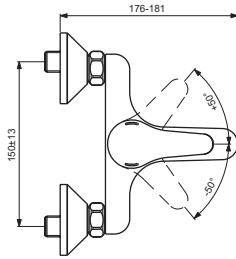

B7443AA

Pos.	Signify	Spare parts-Nr.	Quantity	Pos.	Signify	Spare parts-Nr.	Quantity
1	Lever,w/logo-set	B961426AA	1 Pcs.	15	S-connection-compl.		1 Set
2	Screw M5x8		1 Pcs.	16	S-connector G3/4		2 Pcs.
3	Cap decorative	B960473AA	1 Pcs.	17	Rosette	A963489AA	1 Pcs.
4	Rosette M41x1.5	B961386AA	1 Pcs.	18	Fiber ring		2 Pcs.
5+pos.9	Screw M41x1.5/M46x1.5	B961387NU	1 Pcs.	19	Nipple M19x1.5LH		2 Pcs.
6	Hot limit stop	A861181NU	1 Pcs.	20	O-Ring Ø15.6x1.78		2 Pcs.
7	Cartridge Ø38mm-click	B961491NU	1 Pcs.	21	Coupling nut		2 Pcs.
8	Pin		1 Pcs.				
9	Support ring		1 Pcs.				
10	Body bath/shower		1 Pcs.				
11	Neop.cascade M24x1-D	A960537AA	1 Pcs.				
12	Pull knob	B960486AA	1 Pcs.				
13	Diverter automatic	B960167AA	1 Pcs.				
14	Rv-patrone	A960944NU	2 Pcs.				