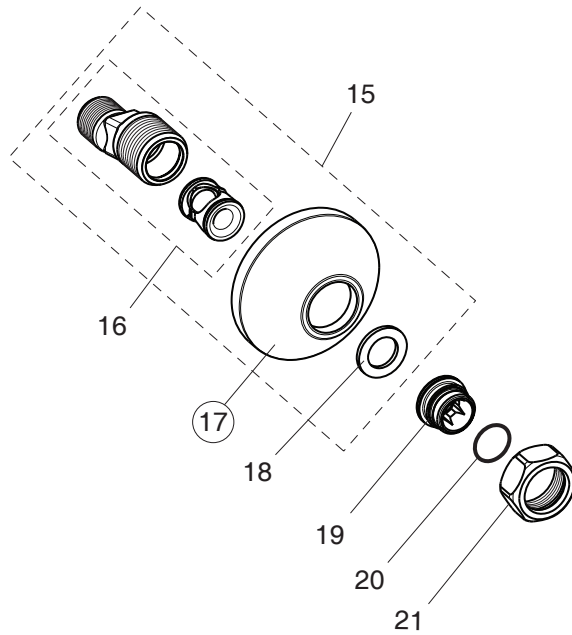

B7443AA

Pos.	Signify	Spare parts-Nr.	Quantity	Pos.	Signify	Spare parts-Nr.	Quantity
1	Lever,w/logo-set	B961426AA	1 Pcs.	15	S-connection-compl.		1 Set
2	Screw M5x8		1 Pcs.	16	S-connector G3/4		2 Pcs.
3	Cap decorative	B960473AA	1 Pcs.	17	Rosette	A963489AA	1 Pcs.
4	Rosette M41x1.5	B961386AA	1 Pcs.	18	Fiber ring		2 Pcs.
5+pos.9	Screw M41x1.5/M46x1.5	B961387NU	1 Pcs.	19	Nipple M19x1.5LH		2 Pcs.
6	Hot limit stop	A861181NU	1 Pcs.	20	O-Ring Ø15.6x1.78		2 Pcs.
7	Cartridge Ø38mm-click	B961491NU	1 Pcs.	21	Coupling nut		2 Pcs.
8	Pin		1 Pcs.				
9	Support ring		1 Pcs.				
10	Body bath/shower		1 Pcs.				
11	Neop.cascade M24x1-D	A960537AA	1 Pcs.				
12	Pull knob	B960486AA	1 Pcs.				
13	Diverter automatic	B960167AA	1 Pcs.				
14	Rv-patrone	A960944NU	2 Pcs.				