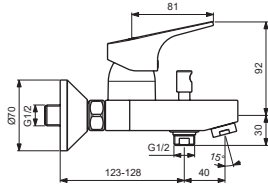

B7443AA

Pos.	Signify	Spare parts-Nr.	Quantity	Pos.	Signify	Spare parts-Nr.	Quantity
1	Lever,w/logo-set	B961426AA	1 Pcs.	15	S-connection-compl.		1 Set
2	Screw M5x8		1 Pcs.	16	S-connector G3/4		2 Pcs.
3	Cap decorative	B960473AA	1 Pcs.	17	Rosette	A963489AA	1 Pcs.
4	Rosette M41x1.5	B961386AA	1 Pcs.	18	Fiber ring		2 Pcs.
5+pos.9	Screw M41x1.5/M46x1.5	B961387NU	1 Pcs.	19	Nipple M19x1.5LH		2 Pcs.
6	Hot limit stop	A861181NU	1 Pcs.	20	O-Ring Ø15.6x1.78		2 Pcs.
7	Cartridge Ø38mm-click	B961491NU	1 Pcs.	21	Coupling nut		2 Pcs.
8	Pin		1 Pcs.				
9	Support ring		1 Pcs.				
10	Body bath/shower		1 Pcs.				
11	Neop.cascade M24x1-D	A960537AA	1 Pcs.				
12	Pull knob	B960486AA	1 Pcs.				
13	Diverter automatic	B960167AA	1 Pcs.				
14	Rv-patrone	A960944NU	2 Pcs.				