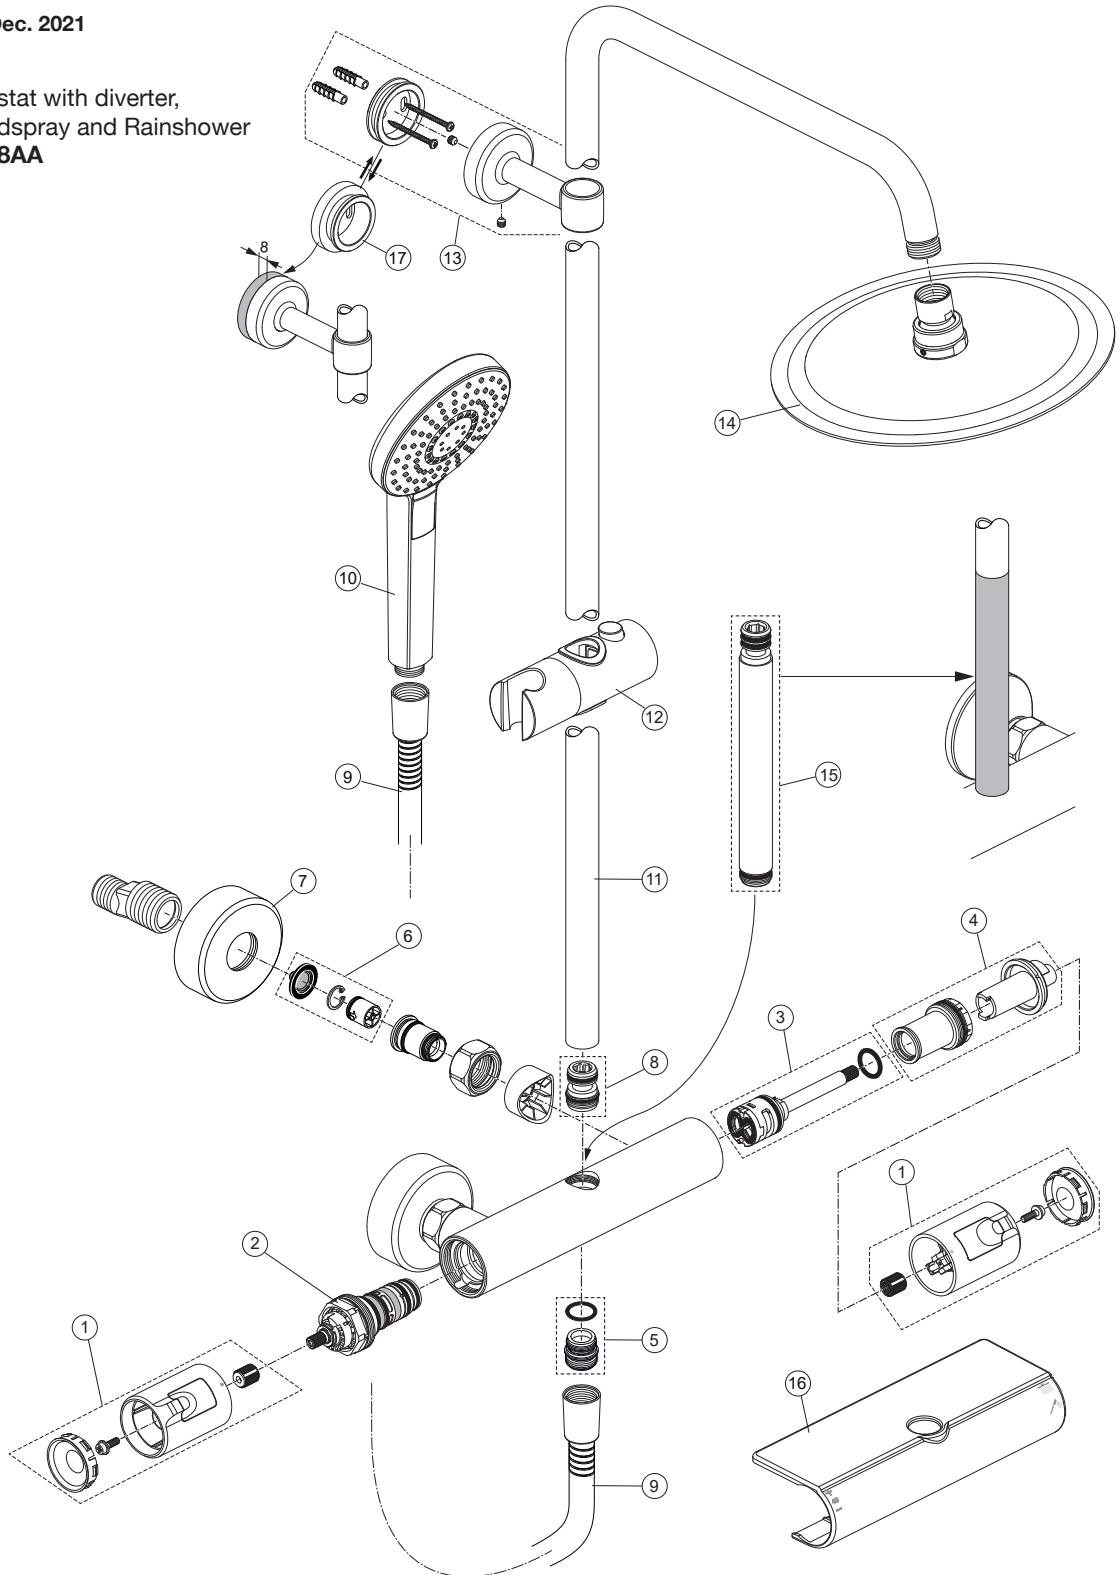

Produced from: Dec. 2021

Shower Thermostat with diverter,
shower bar, handspray and Rainshower
chrome **A7618AA**

Pos.	Description	Part-Number	Qty.	Pos.	Description	Part-Number	Qty.
1	Handle cpl.	A 861 382 AA	1 Set	12	Slider & holder f. handshr.	B 960 976 AA	1 Set
2	Thermostatic Cartridge cpl.	A 861 371 NU	1 pcs	13	Wall fixation complete	A 861 331 AA	1 pcs
3	Stop valve with diverter	A 861 375 NU	1 Set	14	Headshower Ø250 mm	B 0384 MY	1 pcs
4	Thread ring + stopring cpl.	A 861 376 NU	1 Set	15	Extension kit 150mm long	A 861 379 AA	1 Set
5	Nipple G1/2 outside cpl.	A 861 374 NU	1 Set		Extension kit 300mm long	A 861 380 AA	1 Set
6	Non-return valve	A 861 372 NU	1 Set	16	Warp over shelf	A 861 383 AA	1 pcs
7	Escutcheon	B 960 242 AA	1 pcs				
8	Connection nipple cpl.	A 861 385 NU	1 Set	17	Fixing plate extension 8mm	A 861 508 AA	1 pcs
9	Shower hose 1750 mm	BE 175 AA	1 pcs				
10	Handspray Ø110-3F-8l/min	B 2231 AA	1 pcs				
11	Shower bar 1100 mm	A 861 377 AA	1 pcs				
	Shower bar 1000 mm	A 861 330 AA	1 pcs				