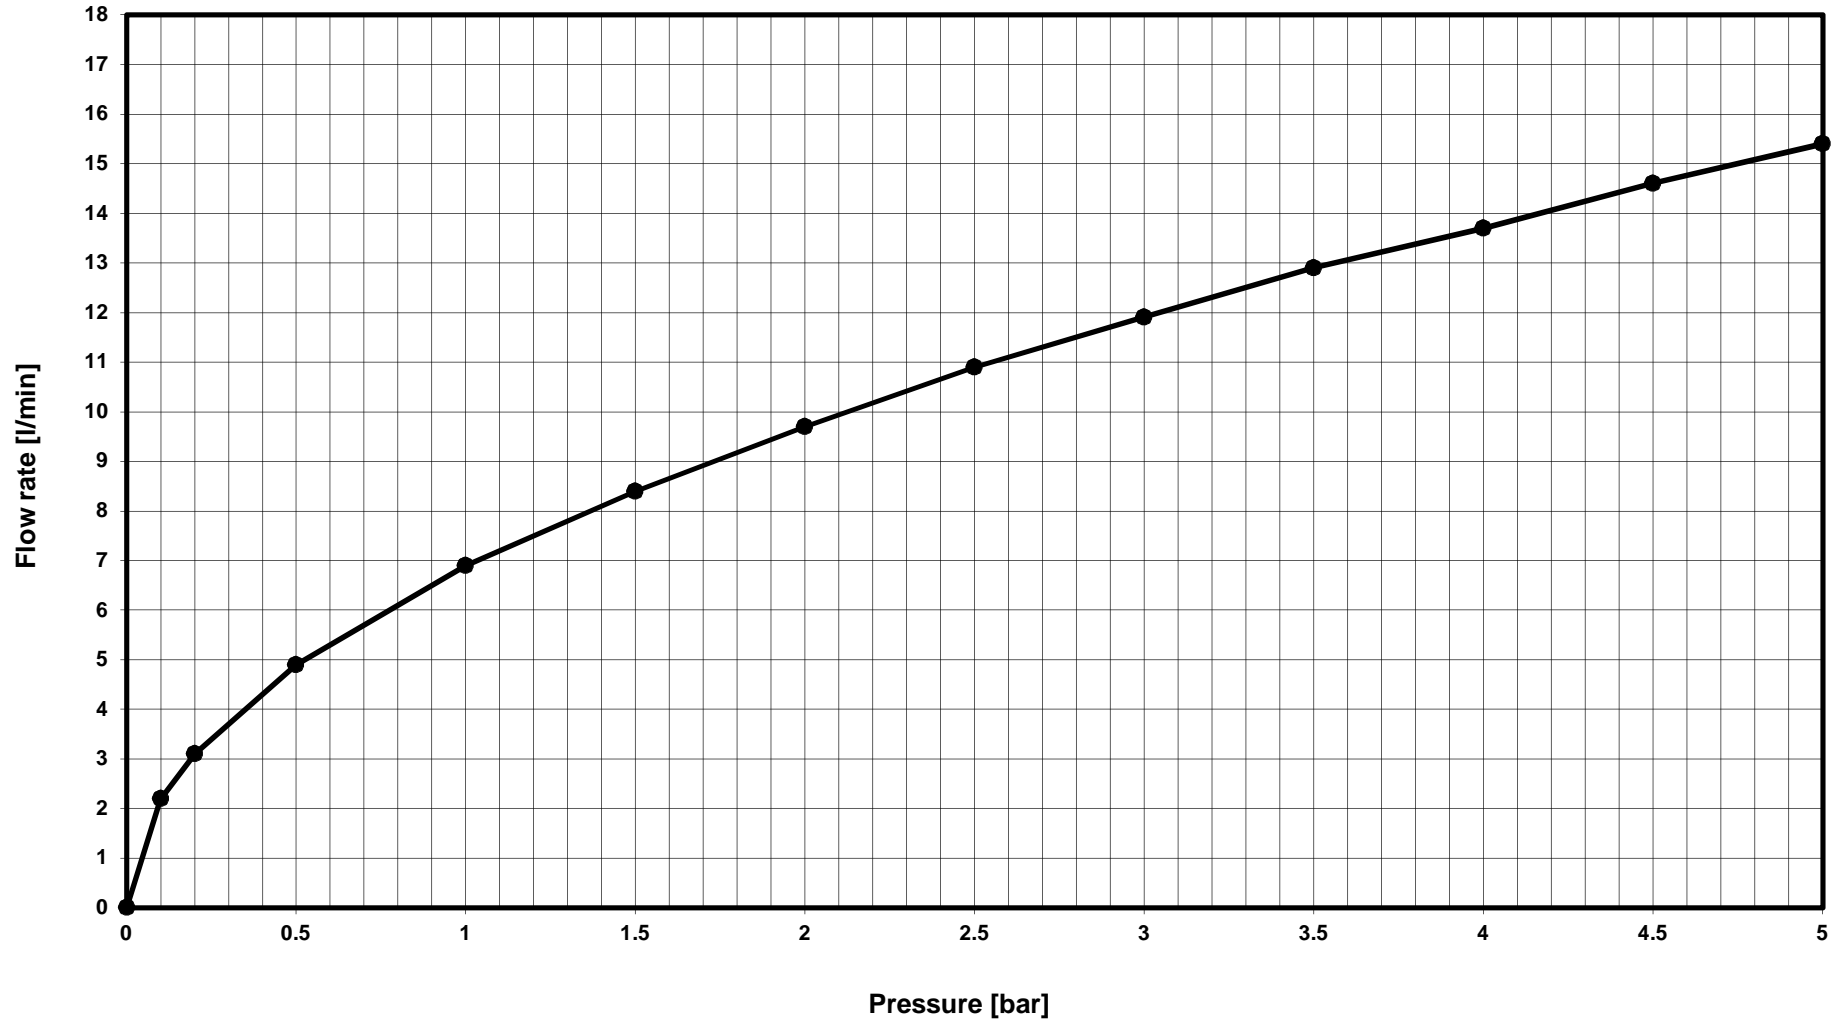

BC386AA - SEVA S BID MXR RMTD CHROME PU/PL

Ideal Standard

—●— Mixed water - series