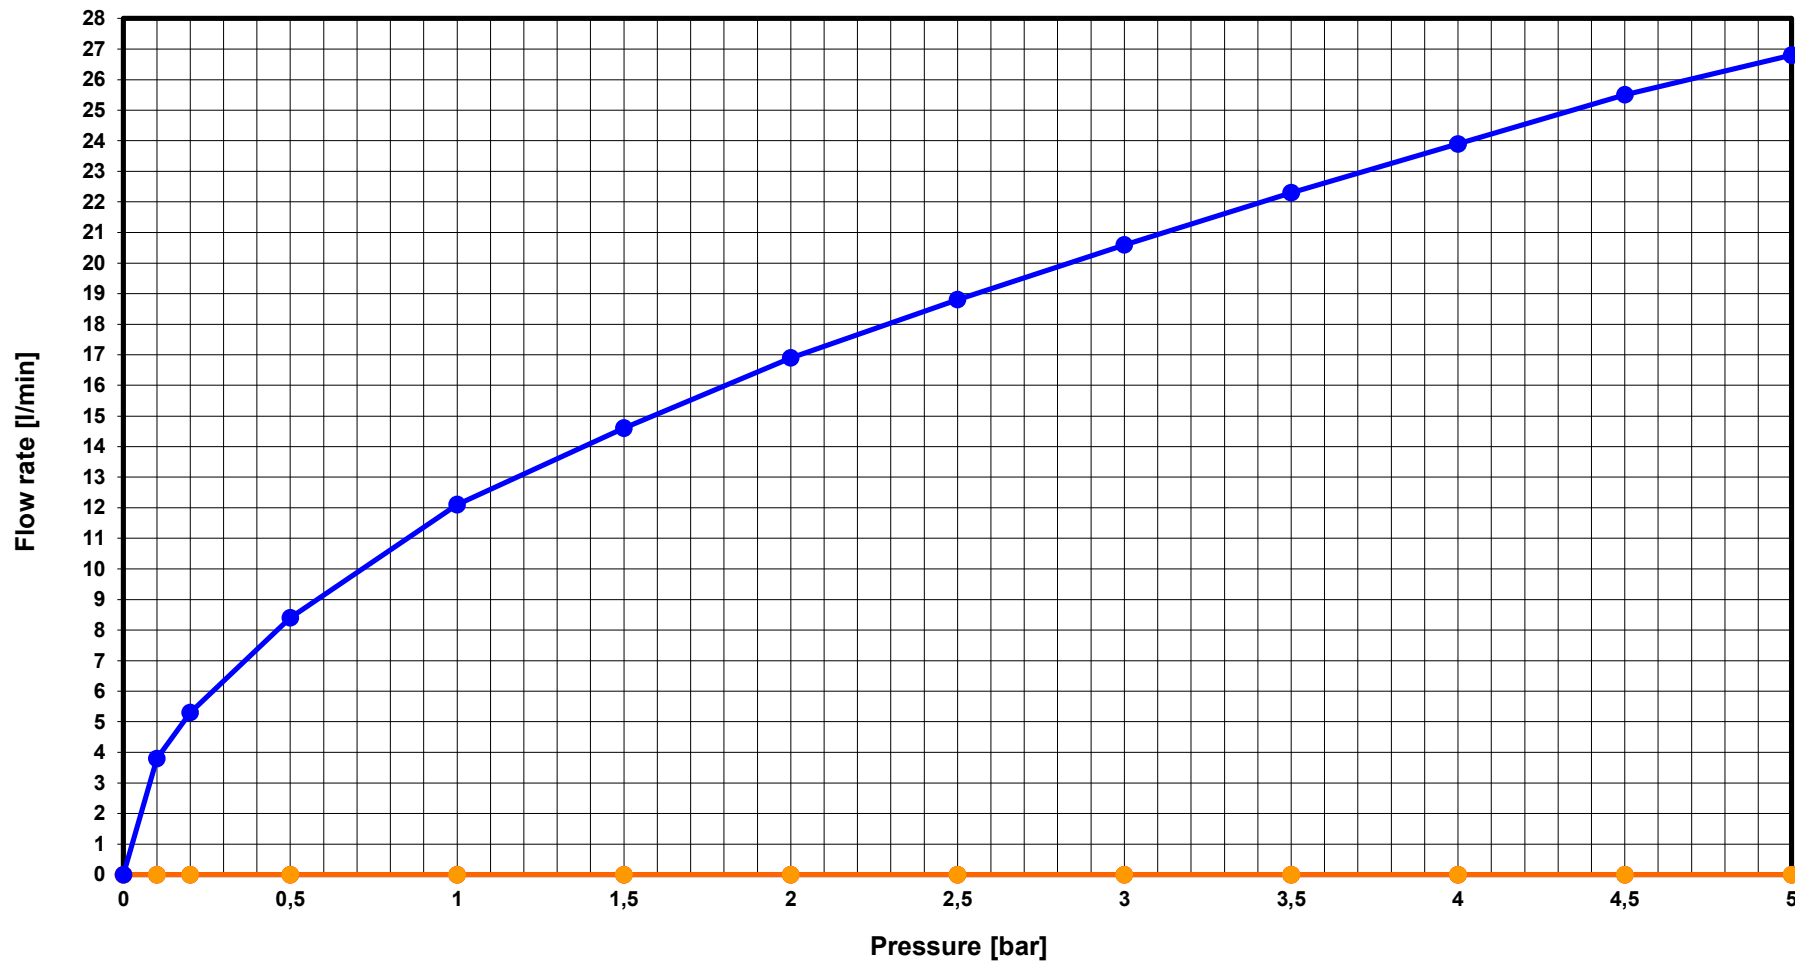

Ideal Standard

### B7391AA PRESSURE FLUSH.VALVE BIN FOR URINAL G1/2

Hot water - series      Mixed water - series      Cold water - series