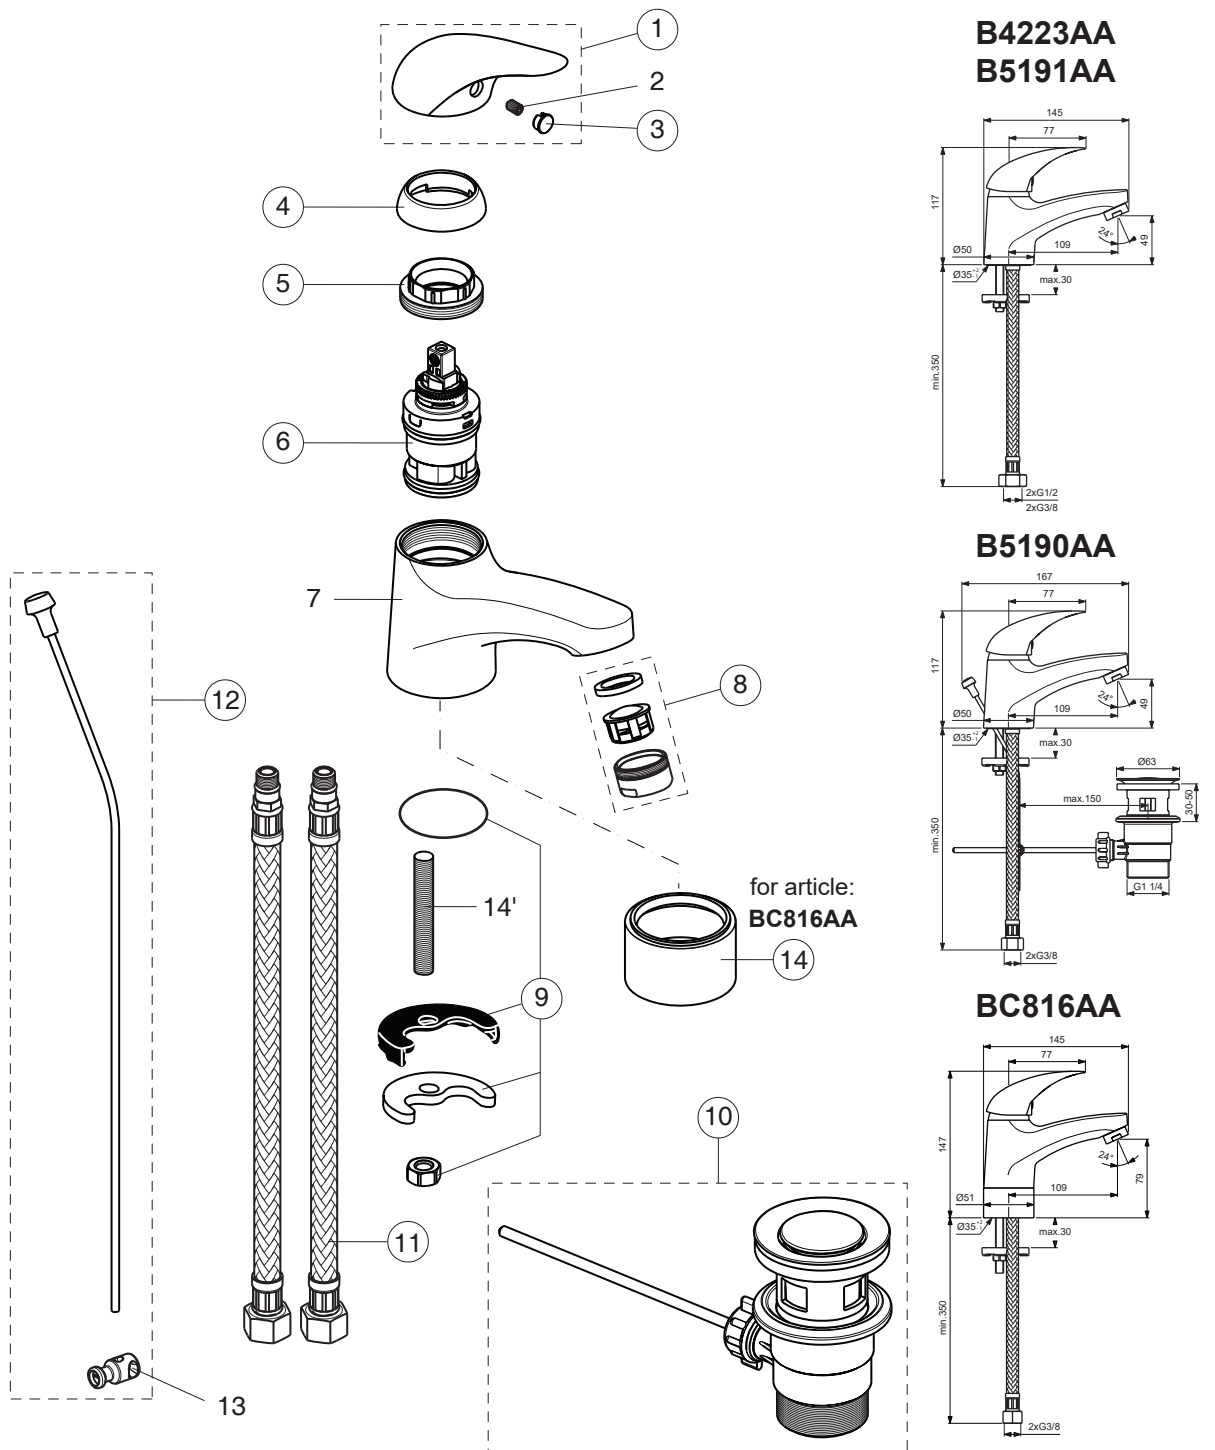

# ORION

Pos.	Signify	Spare parts-Nr.	Quantity	Pos.	Signify	Spare parts-Nr.	Quantity
1	Lever w/logo	B960338AA	1 Pcs.	12	Pull-up rod-compl.	B964703AA	1 Pcs.
2	Screw M5x8		1 Pcs.	13	Pop up waste shackle		1 Pcs.
3	Indicator cap	B964696NU	1 Pcs.	14+14'	Rosette decorative	B961108AA	1 Pcs.
4	Cap	B964697AA	1 Pcs.				
5	Screw M38x1.5	B961474NU	1 Pcs.				
6	Cartridge Ø35mm	B961475NU	1 Pcs.				
7	Body basin		1 Pcs.				
8	Perlator M24x1-A	B964943AA	1 Pcs.				
9	Fixation set	B964701NU	1 Pcs.				
10	Pop-up waste-plastic	B961096NU	1 Pcs.				
11	Flex hose G3/8 M10x1/8x12/L400	B960535NU	1 Pcs.				
	Flex hose G1/2 M10x1/8x12/L400	B960413NU	1 Pcs. (for B4223AA)				