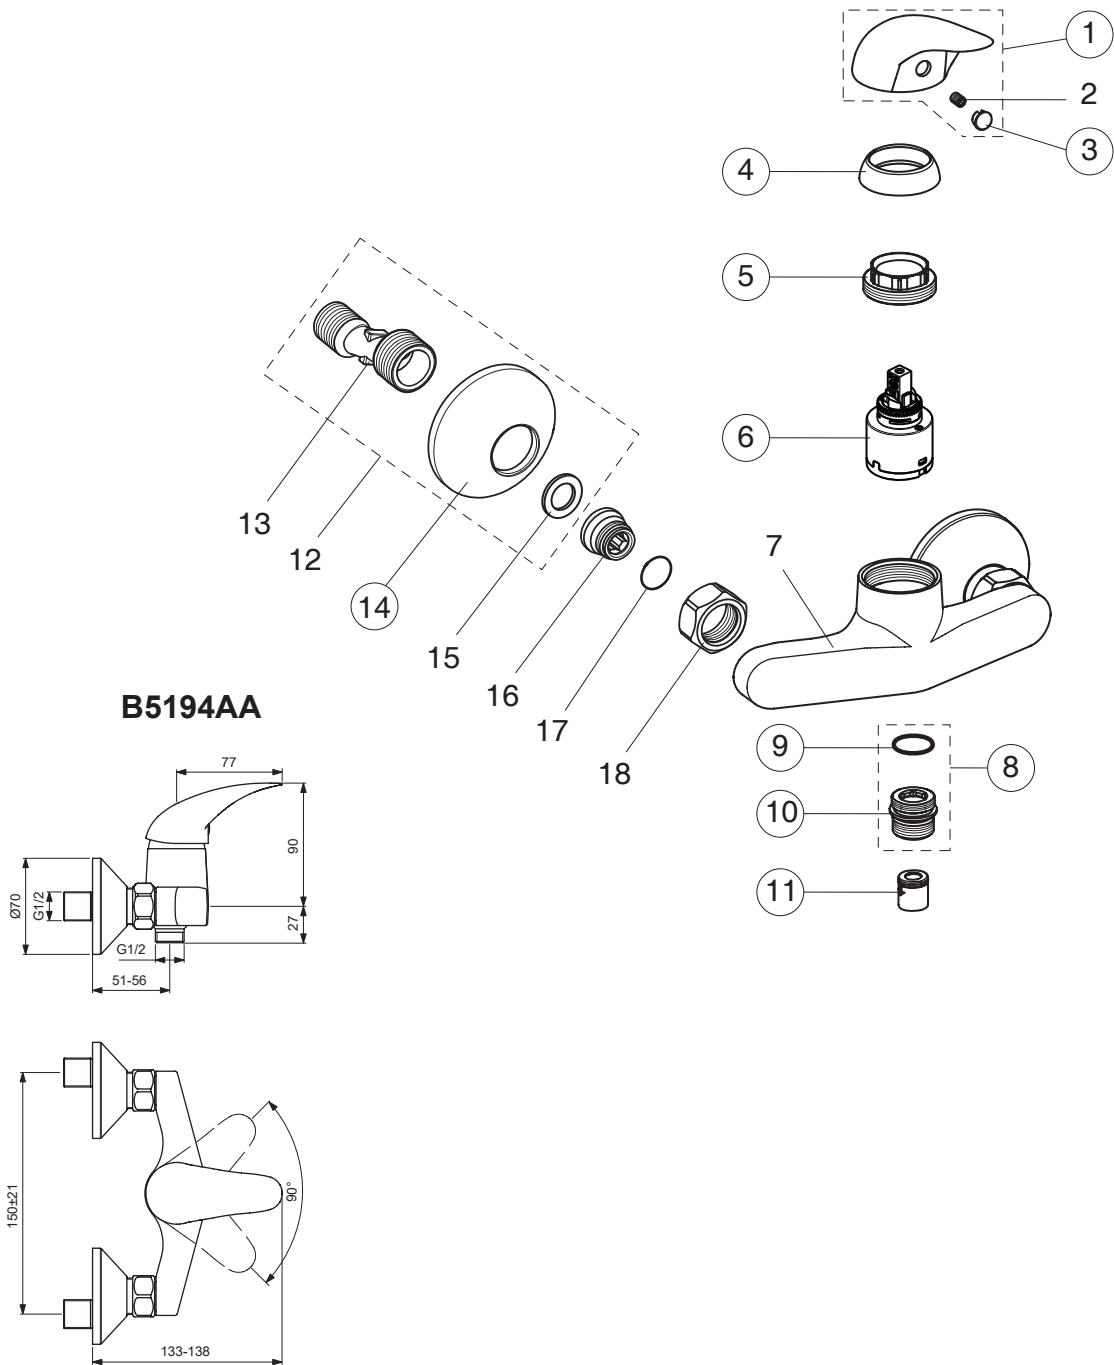

# ORION

**B5194AA**

Pos.	Signify	Spare parts-Nr.	Quantity	Pos.	Signify	Spare parts-Nr.	Quantity
1	Lever w/logo Vidima	B960338AA	1 Pcs.	15	Fiberring Ø24x15x2		2 Pcs.
2	Screw M5x8		1 Pcs.	16	Nipple M19x1.5 LH		2 Pcs.
3	Indicator cap	B964696NU	1 Pcs.	17	O-Ring Ø15.6x1.78		2 Pcs.
4	Cap	B964697AA	1 Pcs.	18	Coupling nut		2 Pcs.
5	Screw M37x1.5	B964698NU	1 Pcs.				
6	Cartridge Ø35mm	B961477NU	1 Pcs.				
7	Body shower		1 Pcs.				
8	Nipple-compl.	B964675AA	1 Pcs.				
9	O-Ring Ø18.2x1.7	A961640NU	1 Pcs.				
10	Nipple M22x1/G1/2	B960275AA	1 Pcs.				
11	Non return valve	B961346NU	1 Pcs.				
12	S-connection compl.		1 Set				
13	S-connections G1/2xG3/4		2 Pcs.				
14	Metallrosette	A963489AA	1 Pcs.				