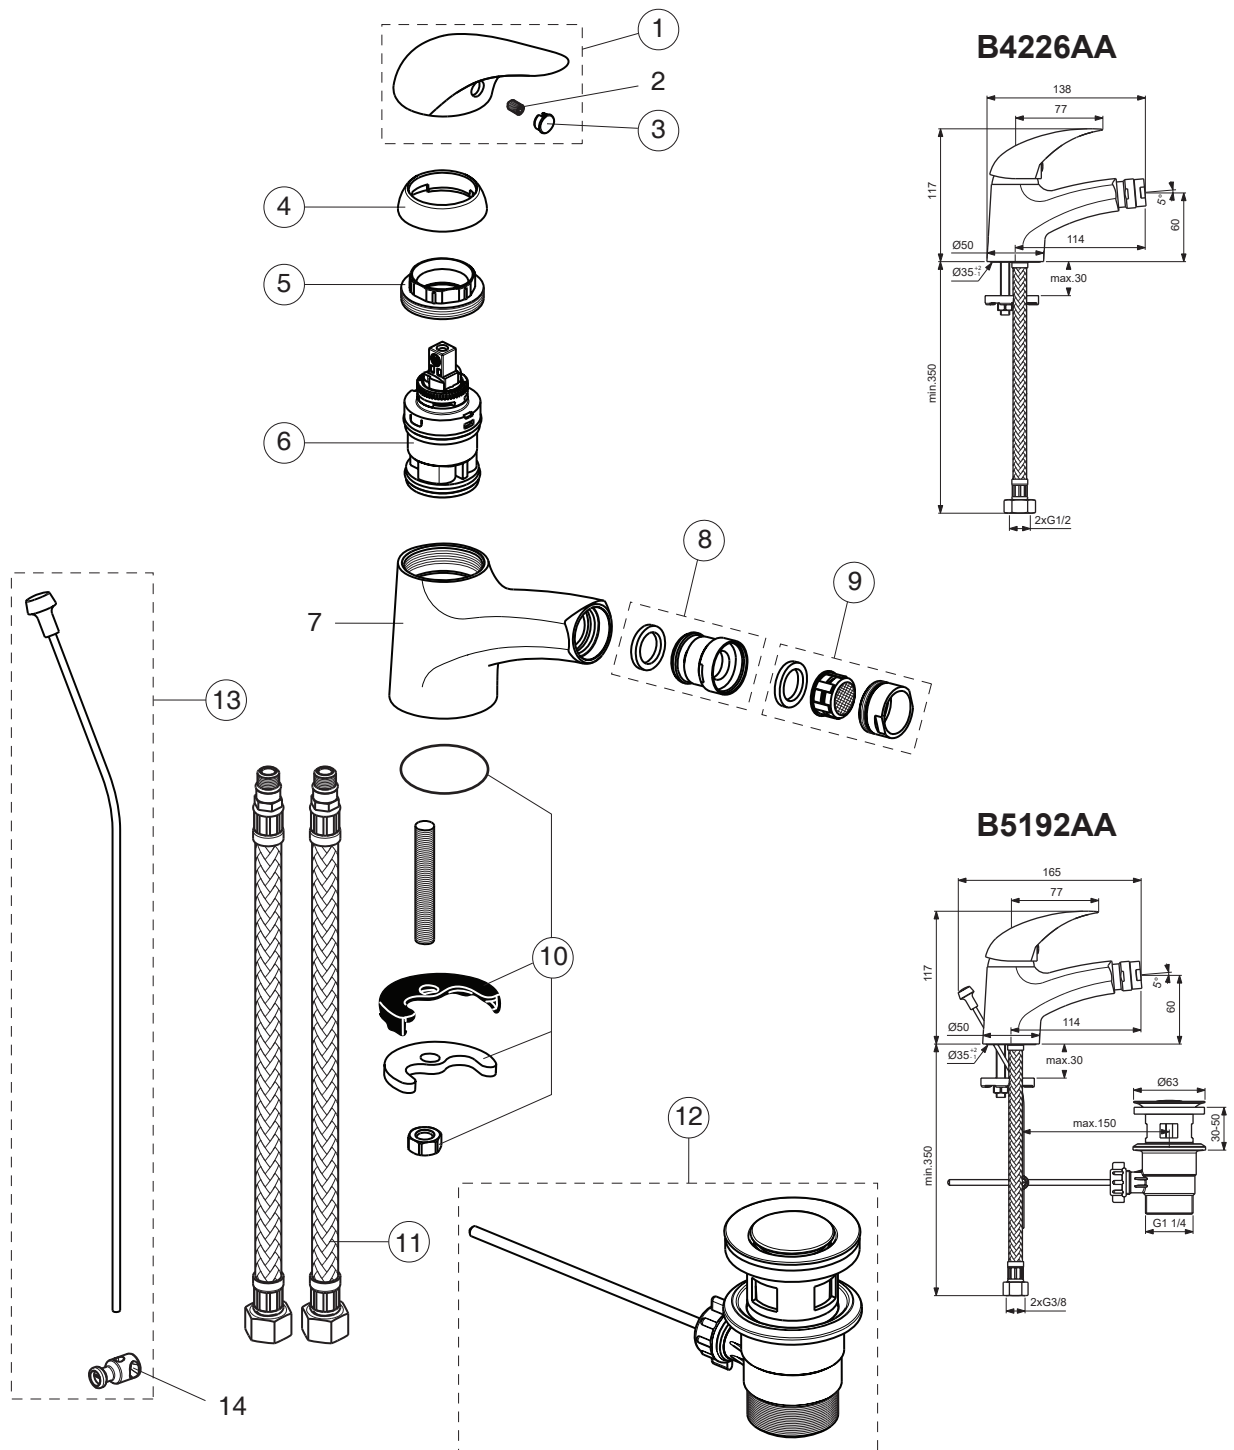

Pos.	Signify	Spare parts-Nr.	Quantity	Pos.	Signify	Spare parts-Nr.	Quantity
1	Lever w/logo	B960338AA	1 Pcs.				
2	Indicator cap	B964696NU	1 Pcs.				
3	Cap	B964697AA	1 Pcs.				
4	Screw M38x1.5	B961474NU	1 Pcs.				
5	Cartridge Ø35mm	B961475NU	1 Pcs.				
6	Ball joint M24x1	A960063AA	1 Pcs.				
7	Perlator M24x1-A	B964943AA	1 Pcs.				
8	Fixation set	B964701NU	1 Pcs.				
9	Fl.pexhose G3/8 M10x1-L445mm	B960535NU	1 Pcs.				
10	Pop-up waste-plastic	B961096NU	1 Pcs.				
11	Pull-up rod-compl.	B964703AA	1 Pcs.				

Pos.	Signify	Spare parts-Nr.	Quantity	Pos.	Signify	Spare parts-Nr.	Quantity
1	Lever w/logo	B960338AA	1 Pcs.	12	Pop-up waste-plastic	B961096NU	1 Pcs.
2	Screw M5x8		1 Pcs.	13	Pull-up rod-compl.	B964703AA	1 Pcs.
3	Indicator cap	B964696NU	1 Pcs.	14	Pop up waste shackle		1 Pcs.
4	Cap	B964697AA	1 Pcs.				
5	Screw M38x1.5	B961474NU	1 Pcs.				
6	Cartridge Ø35mm	B961475NU	1 Pcs.				
7	Body bidet		1 Pcs.				
8	Ball joint M24x1	A960063AA	1 Pcs.				
9	Perlator M24x1-A	B964943AA	1 Pcs.				
10	Fixation set	B964701NU	1 Pcs.				
11	Flex hose G3/8 M10x1/8x12/L400 Flex hose G1/2 M10x1/8x12/L400	B960535NU B960413NU	1 Pcs. 1 Pcs. (for B4226AA)				