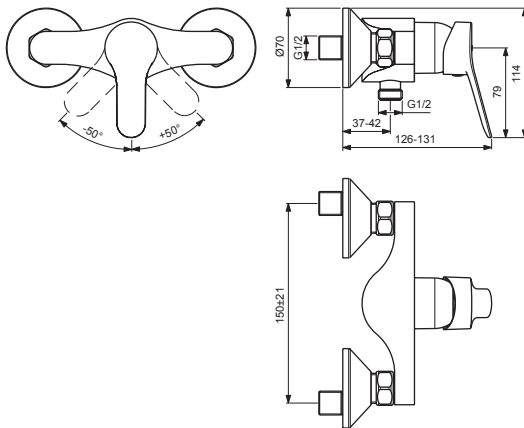

BC167AA

Pos.	Signify	Spare parts-Nr.	Quantity	Pos.	Signify	Spare parts-Nr.	Quantity
1	Lever,w/logo-set	B961483AA	1 Pcs.	15	Fiber ring		2 Pcs.
2	Screw M5x8		1 Pcs.	16	Nipple M19x1.5LH		2 Pcs.
3	Indicator cap	B964696NU	1 Pcs.	17	O-Ring Ø15.6x1.78		2 Pcs.
4	Rosette	B961229AA	1 Pcs.	18	Coupling nut		2 Pcs.
5	Screw M42x1.5	B961230NU	1 Pcs.				
6	O-Ring Ø39.1x1.3		1 Pcs.				
7	Cartridge Ø35mm	B961479NU	1 Pcs.				
8	Body shower		1 Pcs.				
9	O-Ring Ø10x1.5	B960645NU	1 Pcs.				
10	Nipple G1/2-M12x1	B960646AA	1 Pcs.				
11	Non return valve	B961346NU	1 Pcs.				
12	S-connection-compl.		1 Pcs.				
13	S-connector G3/4		2 Pcs.				
14	Rosette	A963489AA	1 Pcs.				