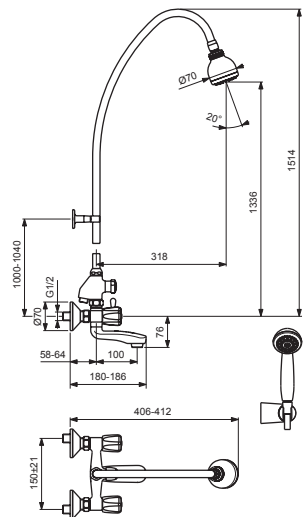

B1441AA

B1448AA

Pos.	Signify	Spare parts-Nr.	Quantity	Pos.	Signify	Spare parts-Nr.	Quantity
1	Handle	B964725AA	1 Set	15	O-Ring Ø15.6x1.78		2 Pcs.
2	Valve G1/2 8x20	B961469NU	1 Pcs.	16	Coupling nut		2 Pcs.
3	Body bath/shower		1 Pcs.	17	Conzole 50mm	B964956AA	1 Pcs.
4+6	Diverter set	B960831NU	1 Set	18	Riser pipe-set	B964947AA	1 Pcs.
5	Diverter handle	B964721AA	1 Set	19	Plastic shower	B964949AA	1 Pcs.
6	Profile seal		1 Pcs.	20	Diverter	B964722AA	1 Pcs.
7	O-Ring Ø17.5x2.4	B960024NU	1 Pcs.	21	Wall hook	B964718AA	1 Pcs.
8	Cast spout for bath/shower		1 Pcs.	22	Hand shower 70mm 1F	B9391AA	1 Pcs.
9	Aerator M28x1	B964944AA	1 Pcs.	23	Shower hose L1500mm	B964952AA	1 Pcs.
10	S-connection compl.		1 Set				
11	S-connector G3/4		2 Pcs.				
12	Metallrosette	A963489AA	1 Pcs.				
13	Fibre washer		2 Pcs.				
14	Nipple M19x1.5 LH		2 Pcs.				