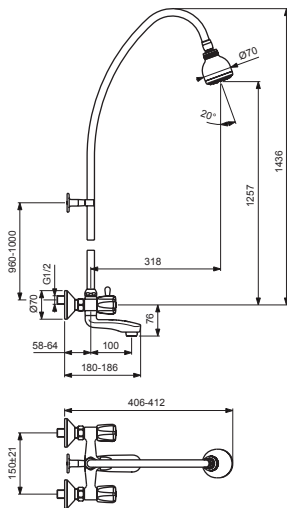

B1441AA

B1448AA

Pos.	Signify	Spare parts-Nr.	Quantity	Pos.	Signify	Spare parts-Nr.	Quantity
1	Handle	B964725AA	1 Set	15	O-Ring Ø15.6x1.78		2 Pcs.
2	Valve G1/2 8x20	B961469NU	1 Pcs.	16	Coupling nut		2 Pcs.
3	Body bath/shower		1 Pcs.	17	Conzole 50mm	B964956AA	1 Pcs.
4+6	Diverter set	B960831NU	1 Set	18	Riser pipe-set	B964947AA	1 Pcs.
5	Diverter handle	B964721AA	1 Set	19	Plastic shower	B964949AA	1 Pcs.
6	Profile seal		1 Pcs.	20	Diverter	B964722AA	1 Pcs.
7	O-Ring Ø17.5x2.4	B960024NU	1 Pcs.	21	Wall hook	B964718AA	1 Pcs.
8	Cast spout for bath/shower		1 Pcs.	22	Hand shower 70mm 1F	B9391AA	1 Pcs.
9	Aerator M28x1	B964944AA	1 Pcs.	23	Shower hose L1500mm	B964952AA	1 Pcs.
10	S-connection compl.		1 Set				
11	S-connector G3/4		2 Pcs.				
12	Metallrosette	A963489AA	1 Pcs.				
13	Fibre washer		2 Pcs.				
14	Nipple M19x1.5 LH		2 Pcs.				