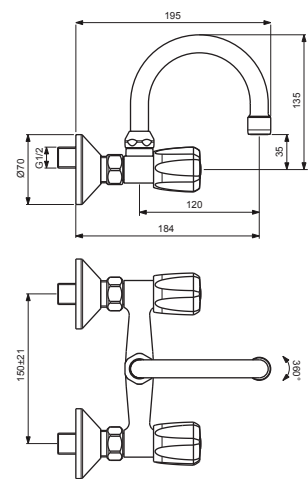

B1347AA

B1349AA

Pos.	Signify	Spare parts-Nr.	Quantity	Pos.	Signify	Spare parts-Nr.	Quantity
1	Handle	B964727NU	1 Set	12	O-Ring Ø15.6x1.78		2 Pcs.
1a	Handle	B964725NU	1 Set	13	Coupling nut		2 Pcs.
2	Valve G1/2 8x20	B961469NU	1 Pcs.				
3	Body-wall basin		1 Pcs.				
4	Tub.spout R120mm-compl.	B960537AA	1 Set				
	Tub.spout R120mm-compl.	B964733AA	1 Set				
5	Perlator M22x1-B	B964945AA	1 Pcs.				
	Neop.cascade M22x1-A	A960905AA	1 Pcs.				
6	O-Ring Ø13x2.5	B960137NU	1 Pcs.				
7	S-connection compl.		1 Pcs.				
8	S-connections G1/2xG3/4		2 Pcs.				
9	Metallrosette	A963489AA	1 Pcs.				
10	Fiberring		3 Pcs.				
11	Sealing set M19x1.5 LH		2 Pcs.				