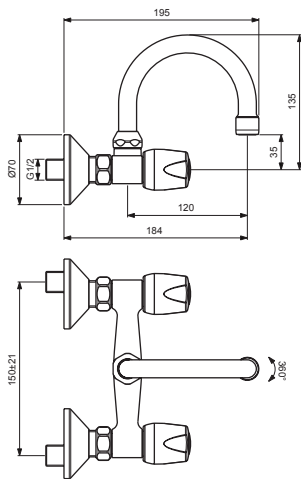

B1347AA

B1349AA

Pos.	Signify	Spare parts-Nr.	Quantity	Pos.	Signify	Spare parts-Nr.	Quantity
1	Handle	B964727NU	1 Set	12	O-Ring Ø15.6x1.78		2 Pcs.
1a	Handle	B964725NU	1 Set	13	Coupling nut		2 Pcs.
2	Valve G1/2 8x20	B961469NU	1 Pcs.				
3	Body-wall basin		1 Pcs.				
4	Tub.spout R120mm-compl.	B960537AA	1 Set				
	Tub.spout R120mm-compl.	B964733AA	1 Set				
5	Perlator M22x1-B	B964945AA	1 Pcs.				
	Neop.cascade M22x1-A	A960905AA	1 Pcs.				
6	O-Ring Ø13x2.5	B960137NU	1 Pcs.				
7	S-connection compl.		1 Pcs.				
8	S-connections G1/2xG3/4		2 Pcs.				
9	Metallrosette	A963489AA	1 Pcs.				
10	Fiberring		3 Pcs.				
11	Sealing set M19x1.5 LH		2 Pcs.				