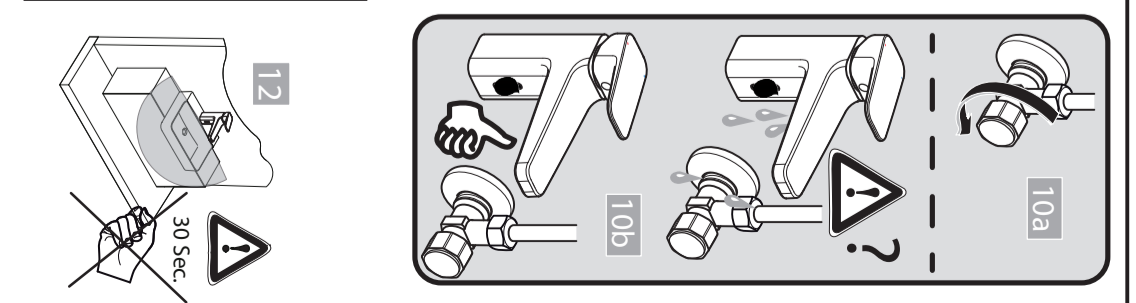

## Ceraplan IX

BD 282 .. BD 283 ..

0623 / A 869 043  
Made in Germany

Ideal Standard International NV  
 Corporate Village - Gent Building  
 Da Vincilaan 2  
 1935 Zaventem  
 Belgium

www.idealstandardinternational.com