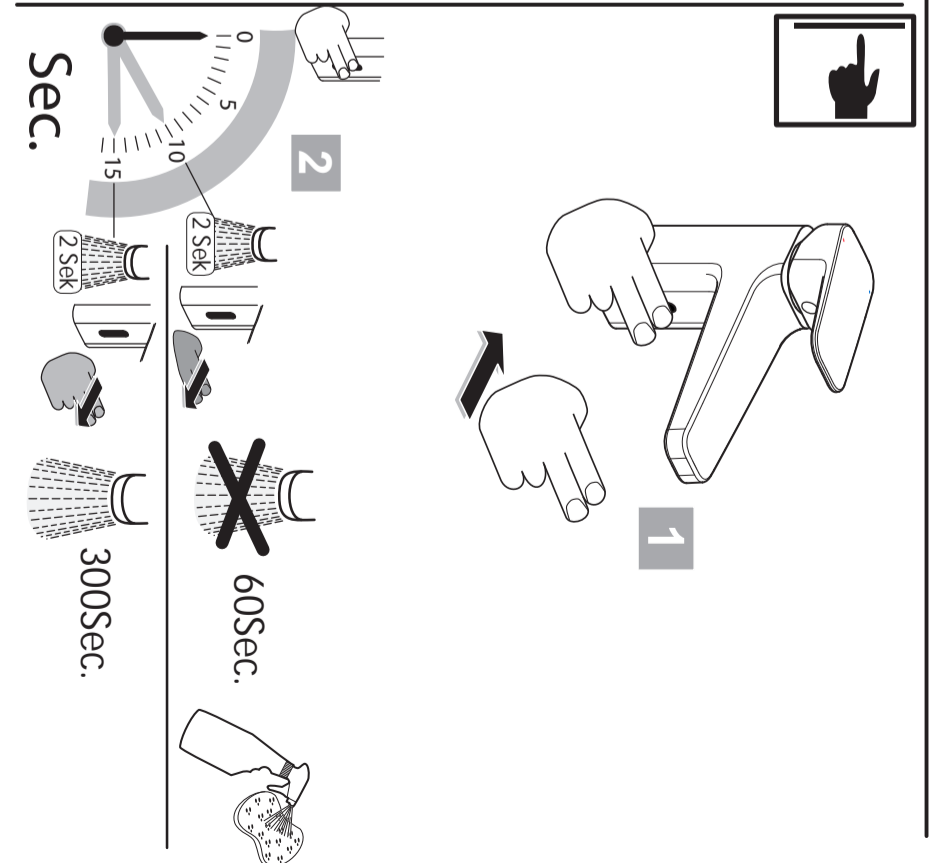

## Ceraplan IX

BD 282 .. BD 283 ..

0623 / A 869 043  
Made in Germany

Ideal Standard International NV  
 Corporate Village - Gent Building  
 Da Vincilaan 2  
 1935 Zaventem  
 Belgium

www.idealstandardinternational.com