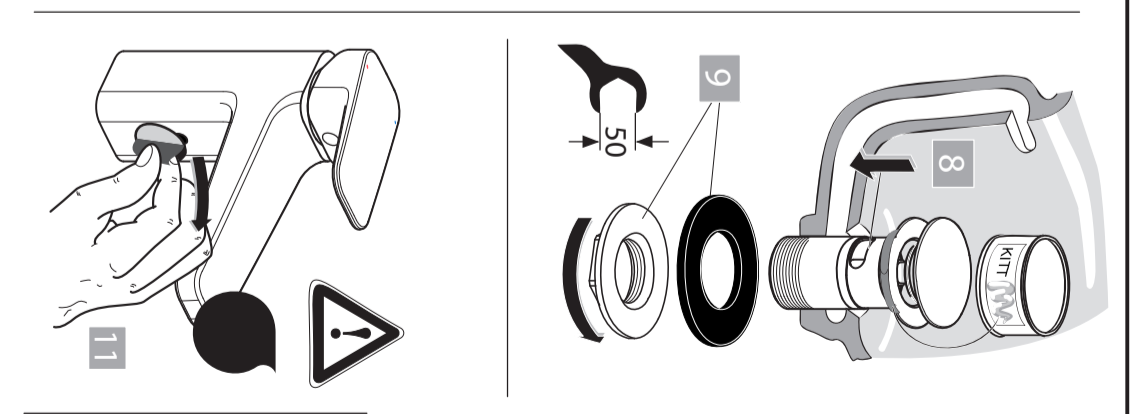

## Ceraplan IX

BD 282 .. BD 283 ..

0623 / A 869 043  
Made in Germany

Ideal Standard International NV  
 Corporate Village - Gent Building  
 Da Vincilaan 2  
 1935 Zaventem  
 Belgium

www.idealstandardinternational.com