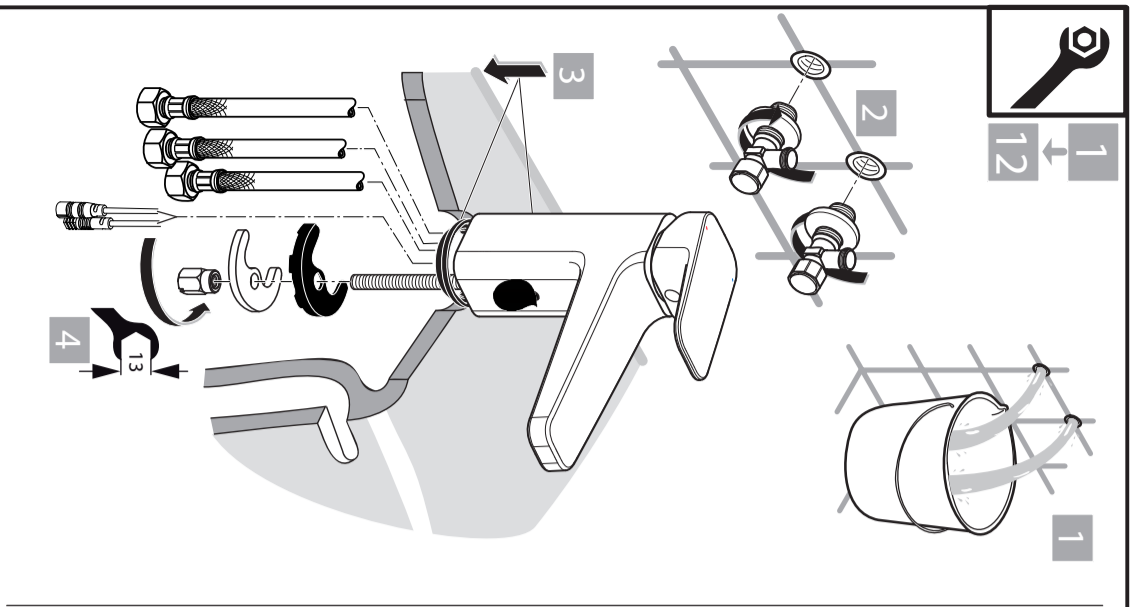

## Ceraplan IX

BD 282 .. BD 283 ..

0623 / A 869 043  
Made in Germany

Ideal Standard International NV  
 Corporate Village - Gent Building  
 Da Vincilaan 2  
 1935 Zaventem  
 Belgium

www.idealstandardinternational.com