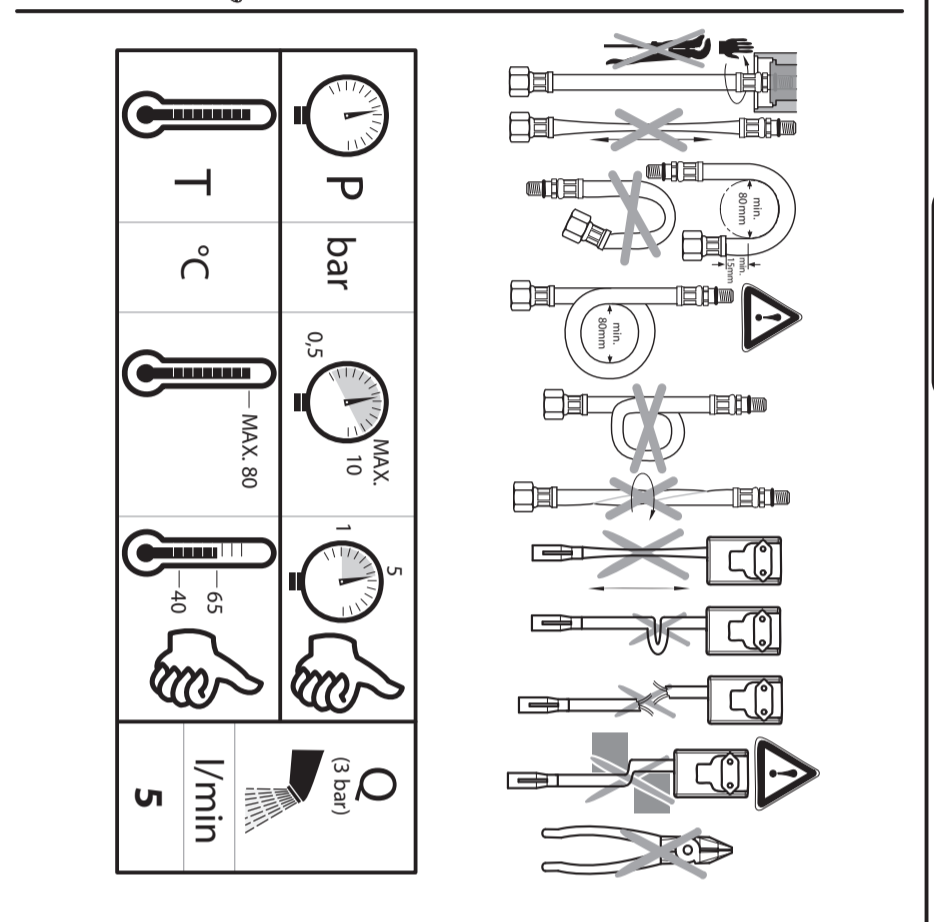

## Ceraplan IX

BD 282 .. BD 283 ..

0623 / A 869 043  
Made in Germany

Ideal Standard International NV  
 Corporate Village - Gent Building  
 Da Vincilaan 2  
 1935 Zaventem  
 Belgium

www.idealstandardinternational.com