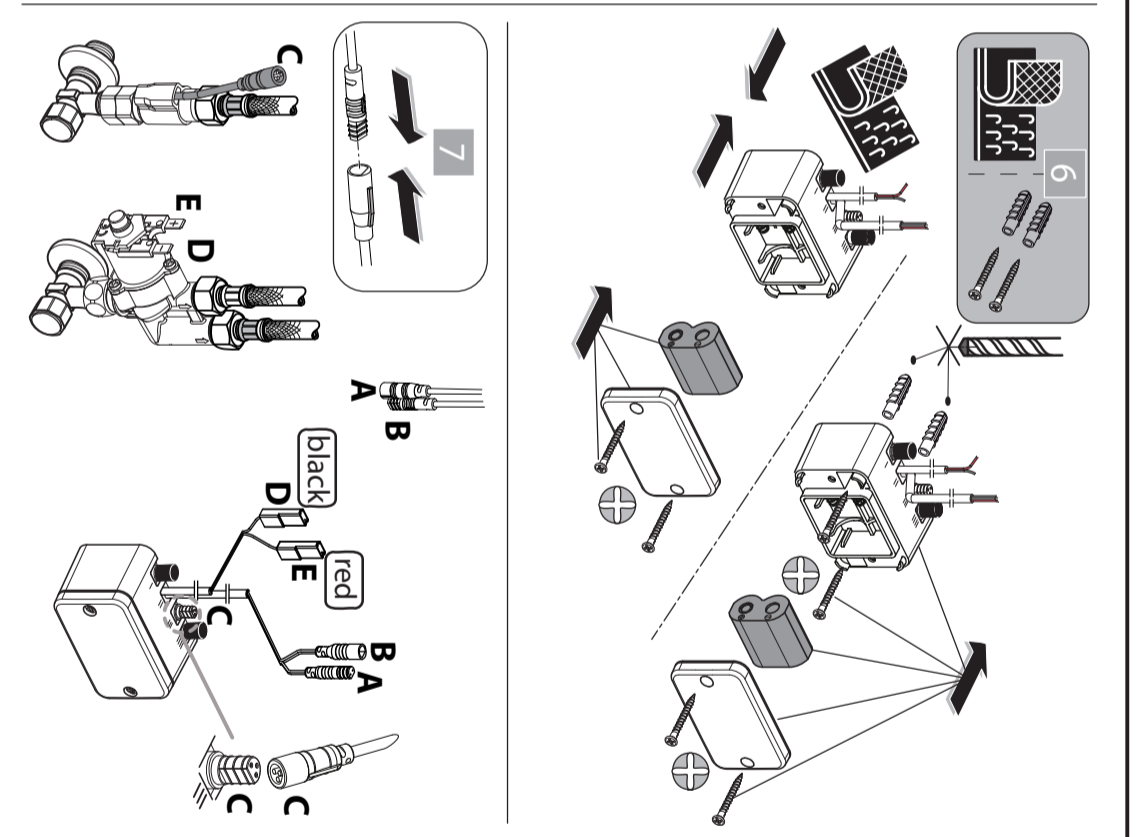

## Ceraplan IX

BD 282 .. BD 283 ..

0623 / A 869 043  
Made in Germany

Ideal Standard International NV  
 Corporate Village - Gent Building  
 Da Vincilaan 2  
 1935 Zaventem  
 Belgium

www.idealstandardinternational.com