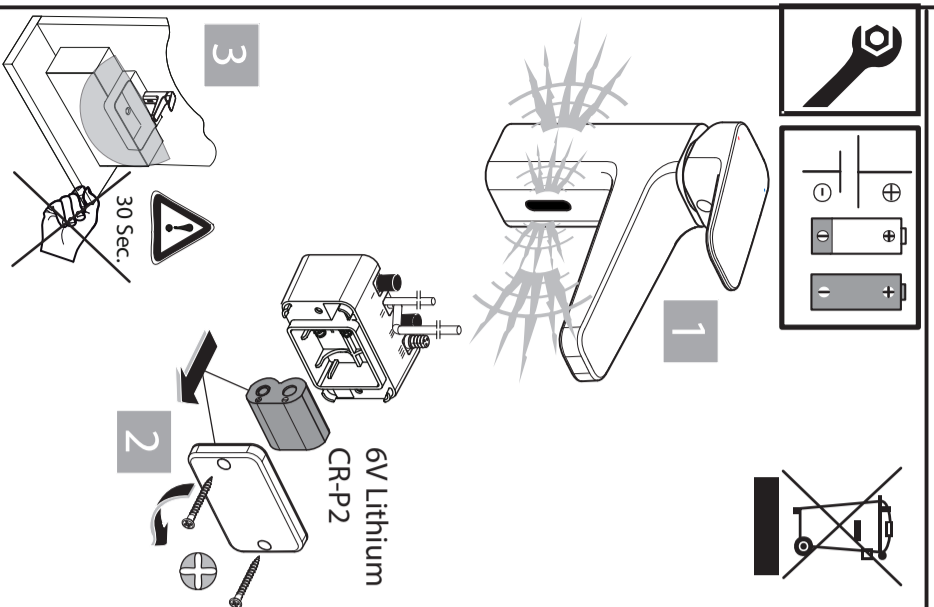

## Ceraplan IX

BD 282 .. BD 283 ..

0623 / A 869 043  
Made in Germany

Ideal Standard International NV  
 Corporate Village - Gent Building  
 Da Vincilaan 2  
 1935 Zaventem  
 Belgium

www.idealstandardinternational.com