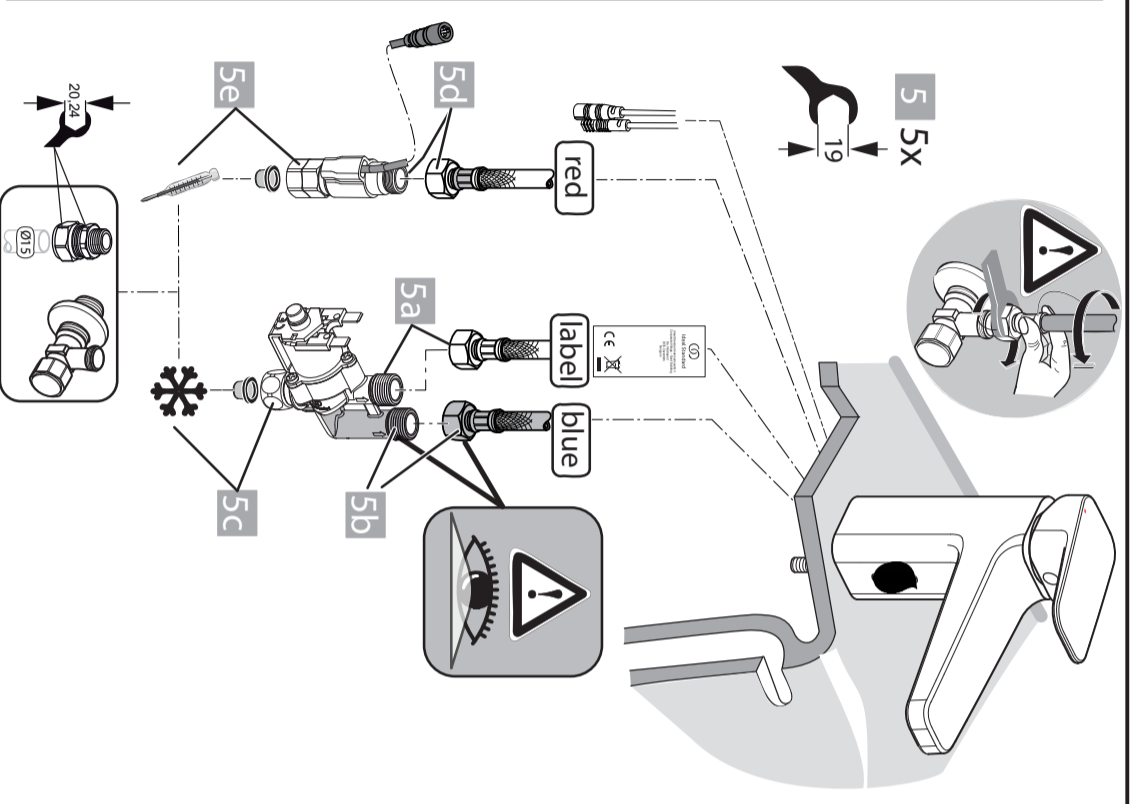

## Ceraplan IX

BD 282 .. BD 283 ..

0623 / A 869 043  
Made in Germany

Ideal Standard International NV  
 Corporate Village - Gent Building  
 Da Vincilaan 2  
 1935 Zaventem  
 Belgium

www.idealstandardinternational.com